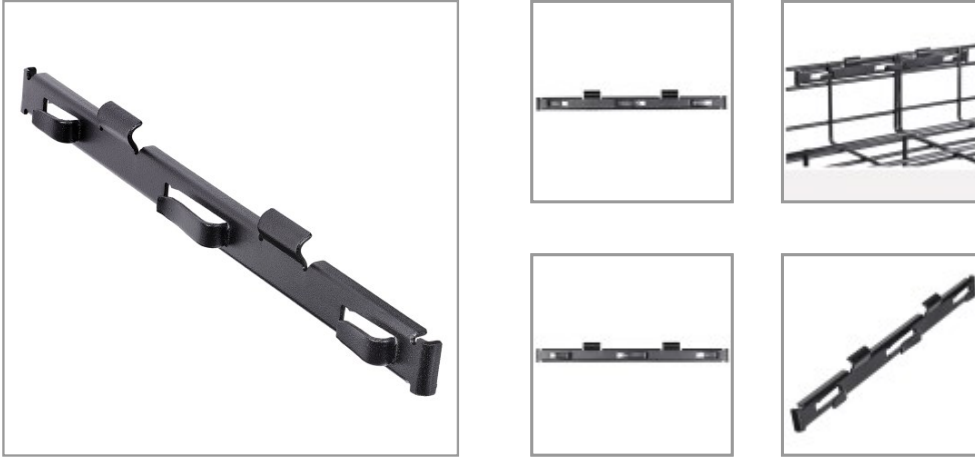

Fast Docking Coupler Bar for Wire Mesh Cable Trays, 50 Pack

MODEL NUMBER: SRWBTLCLRBR

Securely connects straight sections of wire mesh cable tray in your data center or network closet with no hardware needed.

Features

Fast Docking Coupler Bars Help You Create Custom Cable Management Schemes

The SmartRack® SRWBTLCLRBR includes 50 black powder-coated metal coupler bars for easy installation with your wire mesh cable tray. They connect straight sections of cable tray to extend your cable management application along the wall, floor or ceiling of your data center, network closet or industrial space. The coupler bars snap easily into the wire mesh with no mounting hardware required.

Specifications

| OVERVIEW | |
|--|------------------------------|
| UPC Code | 037332240385 |
| Product Type | Coupler |
| Accessory Type | Cable Management Accessories |
| Cable Management System Component Type | Coupler |
| PHYSICAL | |
| Color | Black |
| Cable Jacket Color | Black |
| Shipping Dimensions (hwd / in.) | 6.49 x 12.99 x 7.87 |
| Shipping Weight (kg) | 6.21 |
| Unit Dimensions (hwd / in.) | 0.602 x 10.700 x 0.709 |
| Unit Dimensions (hwd / cm) | 1.529 x 27.200 x 1.800 |

Highlights

- Safely connects straight sections of wire mesh cable trays along a ceiling, floor or wall
- Allows you more flexibility in routing custom cable management applications
- Snaps easily into position with no mounting hardware needed