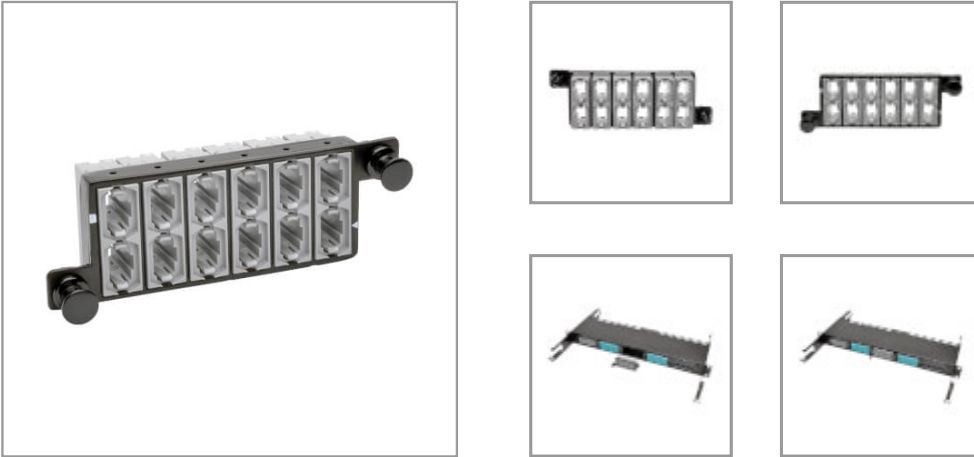

Important Note

Guaranteed compatibility when used with recommended cabling. Designed specifically for use with N842-, N844- and N845-Series cables.

40 GB Pass-Through Cassette, (x12) 12-Fiber MTP/MPO (Female)

MODEL NUMBER: **N482-12M12-X2**

Installs in select Tripp Lite fiber enclosure panels to create up to twelve 40 GB 12-fiber MTP/MPO connections in high-density network applications.

Description

The N482-12M12-X2 40 GB Pass-Through Cassette works in tandem with N482-01U or N482-02U Fiber Enclosure Panels to create up to twelve 12-fiber MTP/MPO connections in high-density network applications.

The cassette's modular design installs easily in the N482-01U and N482-02U enclosure panels with no tools required. Just insert the cassette into the panel, and push in its retention clips to secure it. Plug 40 GB 12-fiber MTP/MPO Ethernet cables into the cassette to connect up to 12 network feeds. Up to five N482-12M12-X2 cassettes fit in the N482-01U 1U enclosure panel for a total of 60 network feeds, and up to 14 cassettes fit in the N482-02U 2U panel for a total of 168 network feeds. Guaranteed compatibility when used with recommended cabling, such as the N842-, N844- and N845- Series.

With a heavy-duty steel housing and factory-terminated connectors that reduce time and labor, the N482-12M12-X2 is made from only the finest materials to ensure fast installations and optimal performance.