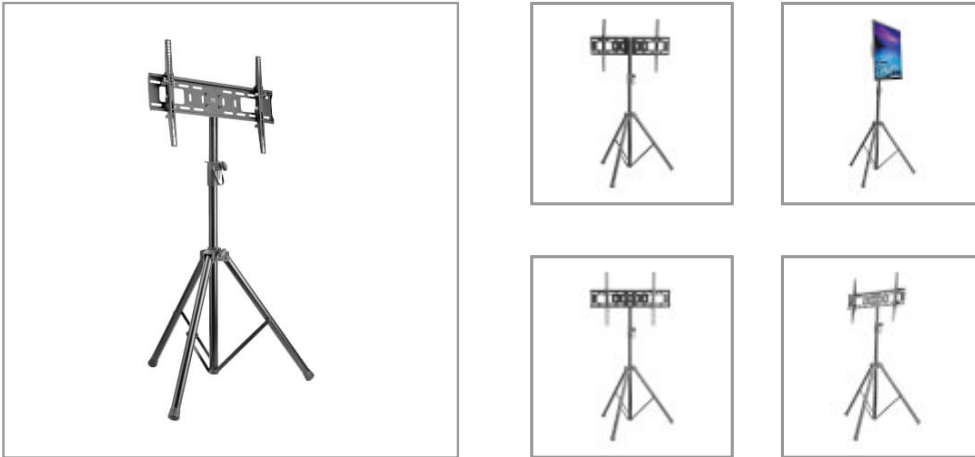

Portable Digital Signage Stand for 37" to 70" Flat-Screen Displays

MODEL NUMBER: DMPDS3770TRIC

Tripod-style portable TV stand sets up quickly for delivering your message in a classroom, lobby or anywhere else with heavy foot traffic.

Features

Set Up Your Digital Signage Wherever Your Audience Is

This portable TV stand fits most flat-panel displays, whiteboards and monitors from 37 to 70 inches (100 to 178 centimeters). It assembles easily to allow convenient setup wherever foot traffic flows, such as classrooms, trade shows, lecture halls, offices, auditoriums, restaurants, bars and hotels. The tripod-style stand adjusts to five different heights, and the display tilts for comfortable custom viewing.

Durable Steel Frame Designed to Last

The frame withstands the stress of repeated adjustments and supports up to 77 pounds (35 kilograms). Use the easy-grip knobs and security pin to lock the frame into place and protect the display against tipping. Because the tripod folds when not in use, the DMPDS3770TRIC is easy to transport and store.

Highlights

- Supports most monitors, whiteboards and interactive displays from 37 to 70 in.
- Durable steel frame blends into any room decor and supports up to 77 lb.
- Tripod-style stand adjusts to different heights for comfortable custom viewing
- Easy-grip knobs and security pin lock stand into place and ensure display's safety