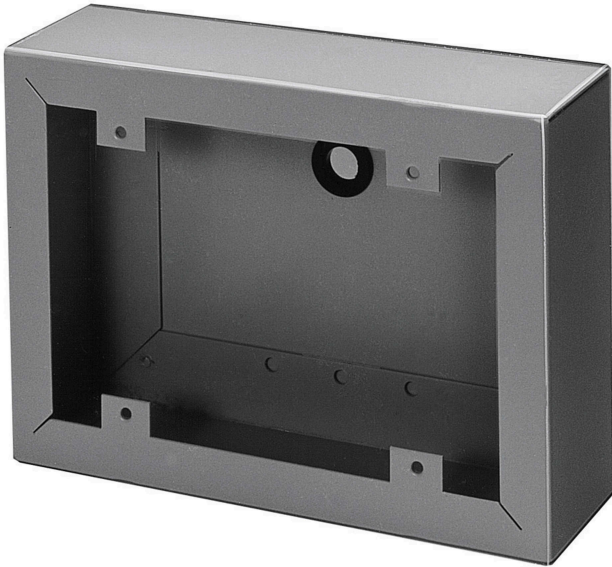

YS-13A

WALL-MOUNT BOX

The YS-13A is used with N-8000 Series Door Stations.

Key features

- Designed to surface-mount N-8050DS, N-8640DS and N-8650DS on a wall

Specifications

Finish	Ivory
Weight	Approx. 0.55 kg (1.21 lb.)

Dimensions

UNIT:mm SCALE:1/2

A&E specifications

UNDEFINED TEXT