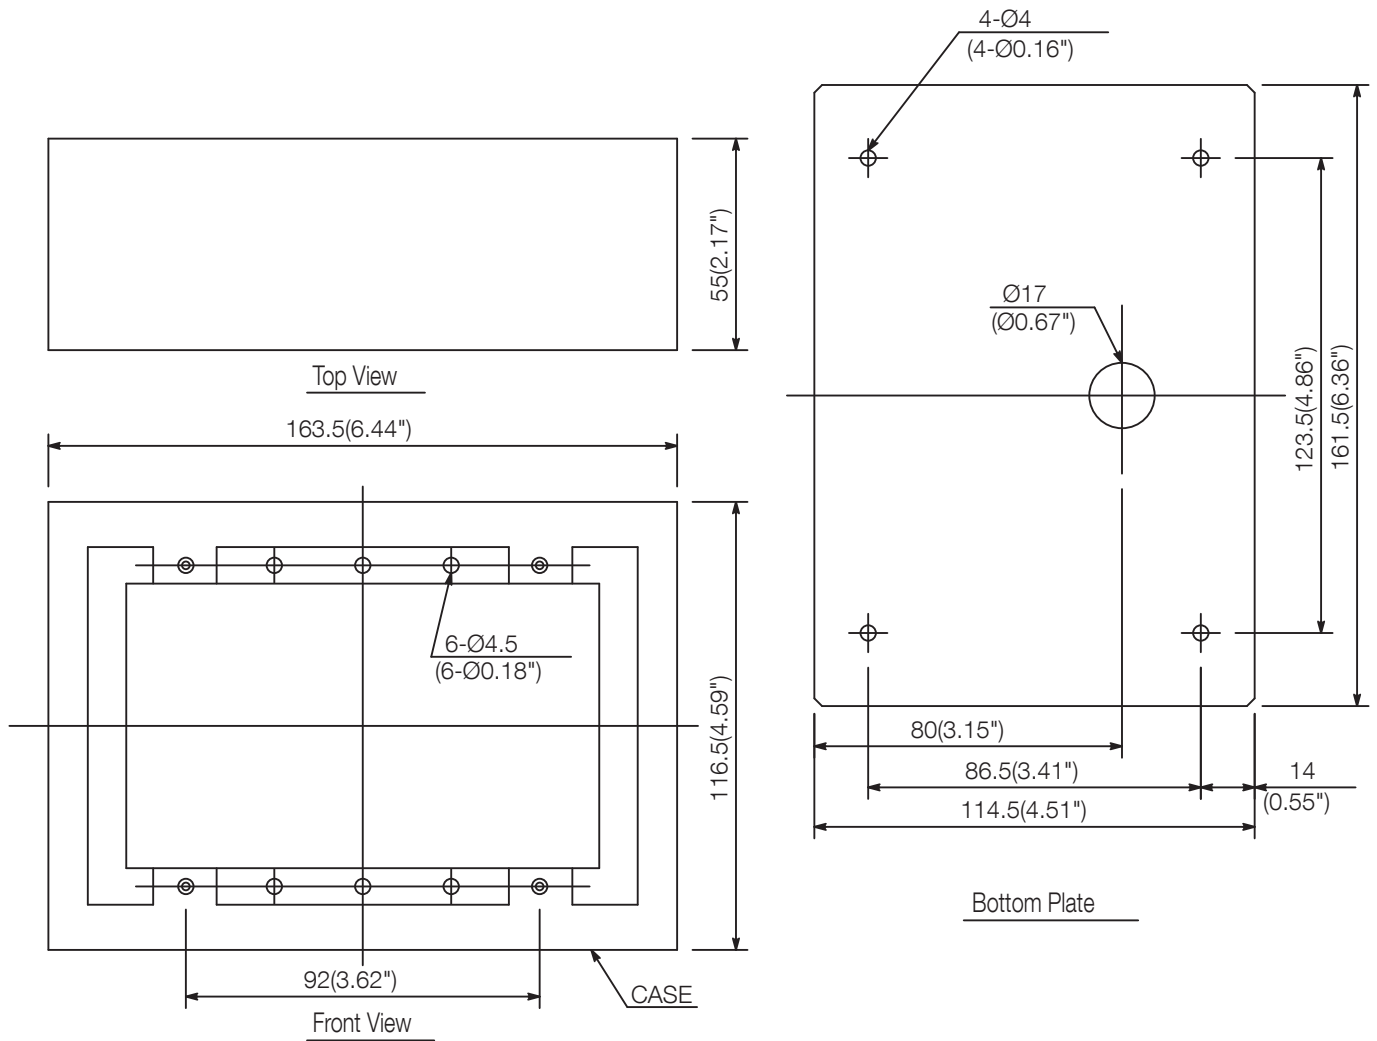

YS-13A

WALL-MOUNT BOX

The YS-13A is used with N-8000 Series Door Stations.

Key features

- Designed to surface-mount N-8050DS, N-8640DS and N-8650DS on a wall

Specifications

Finish	Ivory
Weight	Approx. 0.55 kg (1.21 lb.)

Dimensions

UNIT:mm SCALE:1/2

A&E specifications

UNDEFINED TEXT