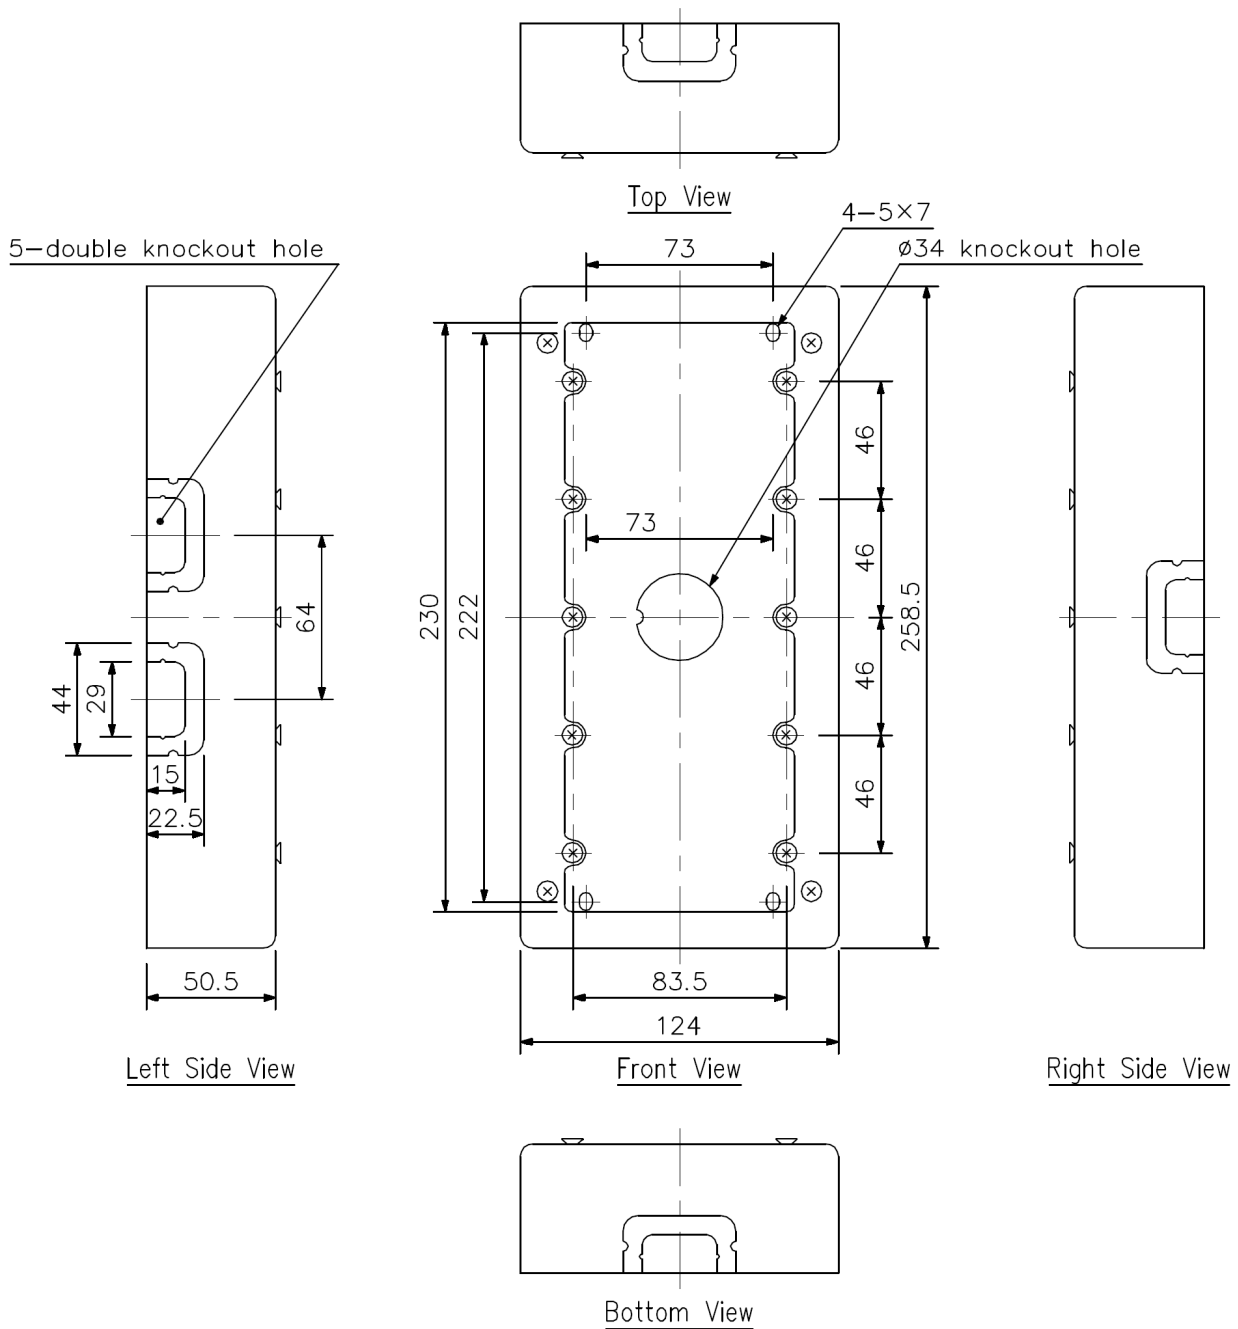

YC-251

WALL-MOUNT BOX

The YC-251 is a wall-mount box designed for the N-8031MS Flush-mount Hands-Free Master Station. It permits the N-8031MS to be installed on a wall when the N-8031MS can not be flush-mounted on a wall.

Key features

- Designed to mount N-8031MS on a wall

Specifications

Finish	Surface-treated steel plate, white
Dimensions	124 (W) x 258.5 (H) x 50.5 (D) mm
Weight	1060 g

Dimensions

UNIT: mm