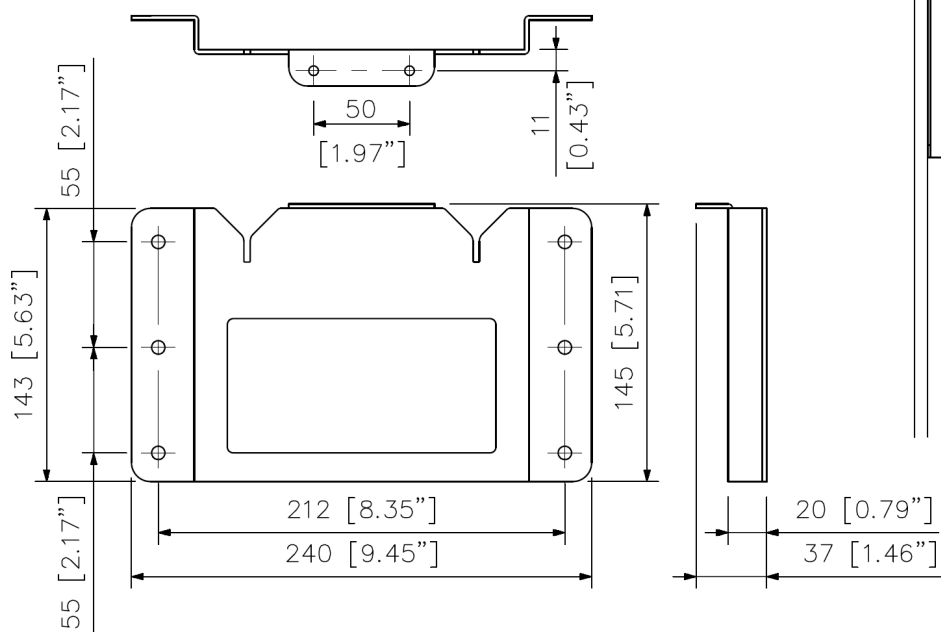

HY-WM-FB08W

SUBWOOFER WALL MOUNTING BRACKET

The HY-WM-FB08W is a wall mounting bracket designed for FB-08WT subwoofer system.

Key features

Specifications

Compatible Speaker	FB-08WT
Finish	Steel plate, white (RAL 9016 equivalent), paint
Weight	850 g (1.87 lb)
Product Composition	Speaker bracket x 1, Wall bracket x 1

Note: Bolts and nuts for mounting the bracket to the wall are not included. Prepare them separately.

Dimensions

Speaker bracket

Wall bracket

UNIT: mm

Wall bracket

Top View

FB-08WT (option)

Front View

Mounting example