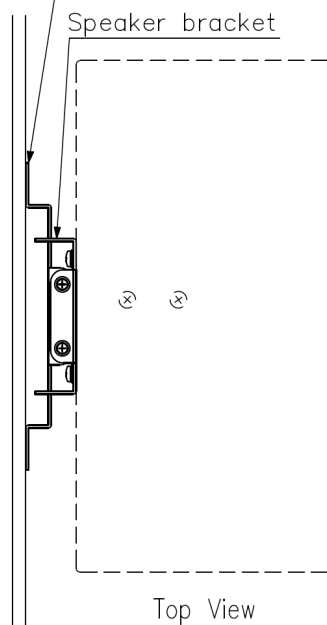

HY-WM-FB08W

SUBWOOFER WALL MOUNTING BRACKET

The HY-WM-FB08W is a wall mounting bracket designed for FB-08WT subwoofer system.

Key features

Specifications

Compatible Speaker	FB-08WT
Finish	Steel plate, white (RAL 9016 equivalent), paint
Weight	850 g (1.87 lb)
Product Composition	Speaker bracket x 1, Wall bracket x 1

Note: Bolts and nuts for mounting the bracket to the wall are not included. Prepare them separately.

Dimensions

Speaker bracket

Wall bracket

UNIT: mm

Wall bracket

Top View

FB-08WT (option)

Front View

Mounting example