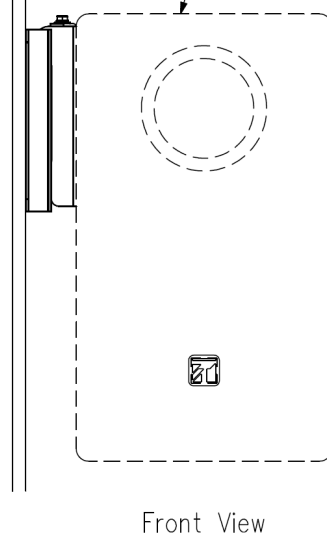

HY-WM-FB08W

SUBWOOFER WALL MOUNTING BRACKET

The HY-WM-FB08W is a wall mounting bracket designed for FB-08WT subwoofer system.

Key features

Specifications

Compatible Speaker	FB-08WT
Finish	Steel plate, white (RAL 9016 equivalent), paint
Weight	850 g (1.87 lb)
Product Composition	Speaker bracket x 1, Wall bracket x 1

Note: Bolts and nuts for mounting the bracket to the wall are not included. Prepare them separately.

Dimensions

Speaker bracket

Wall bracket

UNIT: mm

Wall bracket

Top View

FB-08WT (option)

Front View

Mounting example