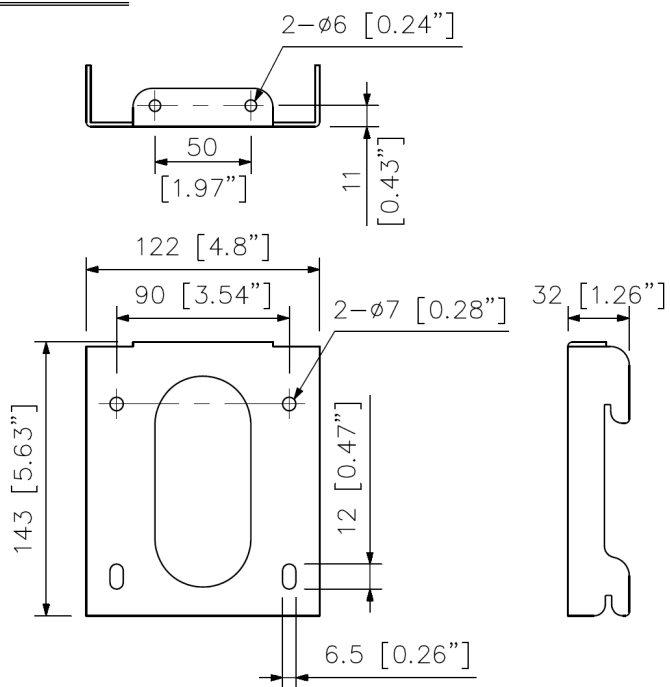

HY-WM-FB08W

SUBWOOFER WALL MOUNTING BRACKET

The HY-WM-FB08W is a wall mounting bracket designed for FB-08WT subwoofer system.

Key features

Specifications

Compatible Speaker	FB-08WT
Finish	Steel plate, white (RAL 9016 equivalent), paint
Weight	850 g (1.87 lb)
Product Composition	Speaker bracket x 1, Wall bracket x 1

Note: Bolts and nuts for mounting the bracket to the wall are not included. Prepare them separately.

Dimensions

Speaker bracket

Wall bracket

UNIT: mm

Wall bracket

Top View

FB-08WT (option)

Front View

Mounting example