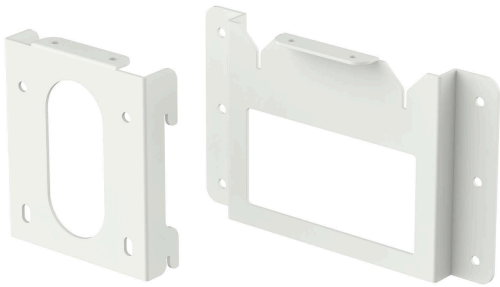

HY-WM-FB08W

SUBWOOFER WALL MOUNTING BRACKET

The HY-WM-FB08W is a wall mounting bracket designed for FB-08WT subwoofer system.

Key features

Specifications

Compatible Speaker	FB-08WT
Finish	Steel plate, white (RAL 9016 equivalent), paint
Weight	850 g (1.87 lb)
Product Composition	Speaker bracket x 1, Wall bracket x 1

Note: Bolts and nuts for mounting the bracket to the wall are not included. Prepare them separately.

Dimensions

Speaker bracket

Wall bracket

UNIT: mm

Wall bracket

Top View

FB-08WT (option)

Front View

Mounting example