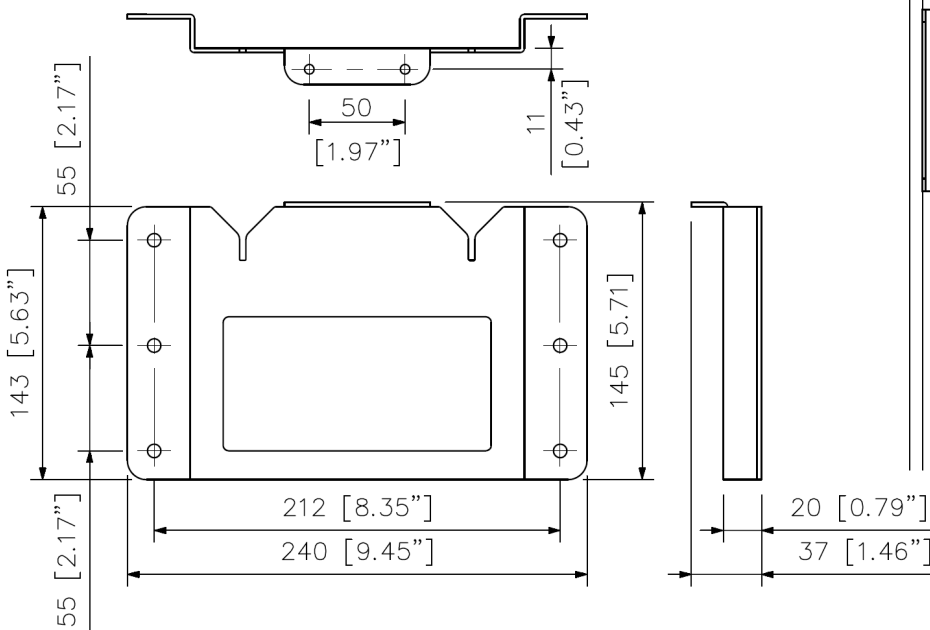

HY-WM-FB08B

SUBWOOFER WALL MOUNTING BRACKET

The HY-WM-FB08B is a wall mounting bracket designed for FB-08BT subwoofer system.

Key features

Specifications

Compatible Speaker	FB-08BT
Finish	Steel plate, black (RAL 9011 equivalent), paint
Weight	850 g (1.87 lb)
Product Composition	Speaker bracket x 1, Wall bracket x 1

Note: Bolts and nuts for mounting the bracket to the wall are not included. Prepare them separately.

Dimensions

Speaker bracket

Wall bracket

UNIT: mm

Wall bracket

Speaker bracket

Top View