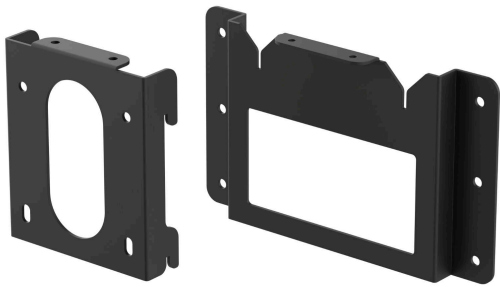

HY-WM-FB08B

SUBWOOFER WALL MOUNTING BRACKET

The HY-WM-FB08B is a wall mounting bracket designed for FB-08BT subwoofer system.

Key features

Specifications

Compatible Speaker	FB-08BT
Finish	Steel plate, black (RAL 9011 equivalent), paint
Weight	850 g (1.87 lb)
Product Composition	Speaker bracket x 1, Wall bracket x 1

Note: Bolts and nuts for mounting the bracket to the wall are not included. Prepare them separately.

Dimensions

Speaker bracket

Wall bracket

UNIT: mm

Wall bracket

Speaker bracket

Top View

FB-08BT (option)

Front View

Mounting example