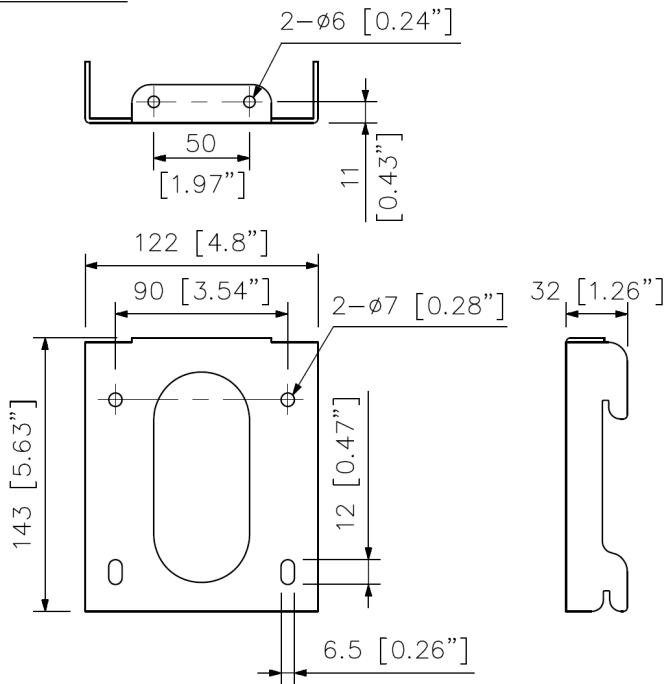

HY-WM-FB08B

SUBWOOFER WALL MOUNTING BRACKET

The HY-WM-FB08B is a wall mounting bracket designed for FB-08BT subwoofer system.

Key features

Specifications

Compatible Speaker	FB-08BT
Finish	Steel plate, black (RAL 9011 equivalent), paint
Weight	850 g (1.87 lb)
Product Composition	Speaker bracket x 1, Wall bracket x 1

Note: Bolts and nuts for mounting the bracket to the wall are not included. Prepare them separately.

Dimensions

Speaker bracket

Wall bracket

UNIT: mm

Wall bracket

Speaker bracket

Top View

FB-08BT (option)

Front View

Mounting example