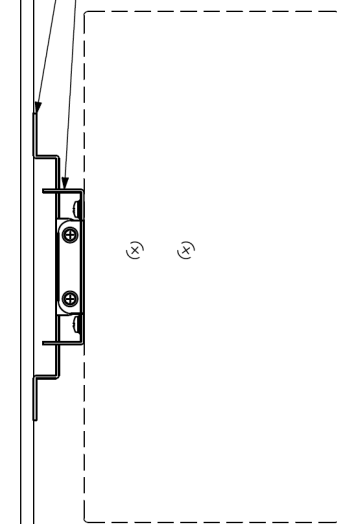

Note: Bolts and nuts for mounting the bracket to the wall are not included. Prepare them separately.

Dimensions

Speaker bracket

Wall bracket

UNIT: mm

Wall bracket

Speaker bracket

Top View

FB-08BT (option)

Front View

Mounting example