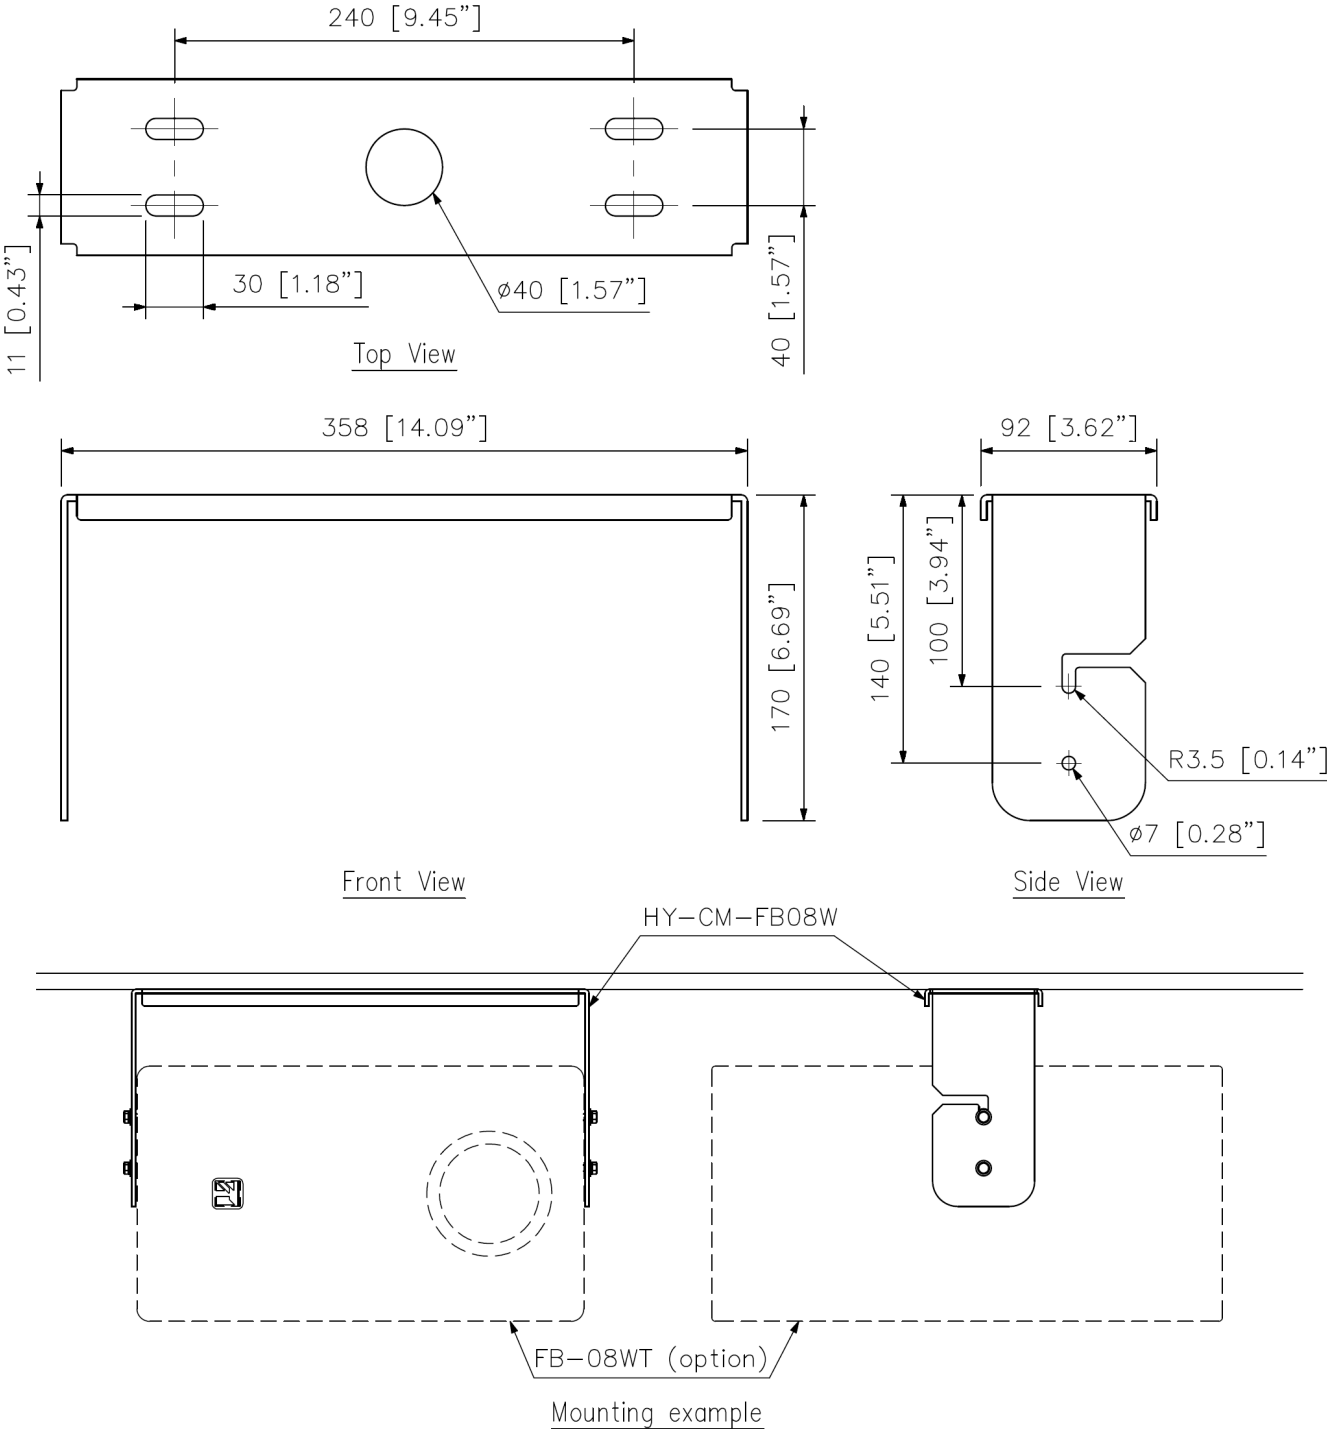

HY-CM-FB08W

SUBWOOFER CEILING MOUNTING BRACKET

The HY-CM-FB08W is a ceiling mounting bracket designed for FB-08WT subwoofer system.

Key features

Specifications

Compatible Speaker	FB-08WT
Finish	Steel plate, white (RAL 9016 equivalent), paint
Dimensions	358 (W) x 170 (H) x 92 (D) mm (14.09" x 6.69" x 3.62")
Weight	1.5 kg (3.31 lb)
Included Accessories	Speaker mounting bolt x 4

Note: Bolts and nuts for mounting the bracket to the ceiling are not included. Prepare them separately.

Dimensions

UNIT: mm