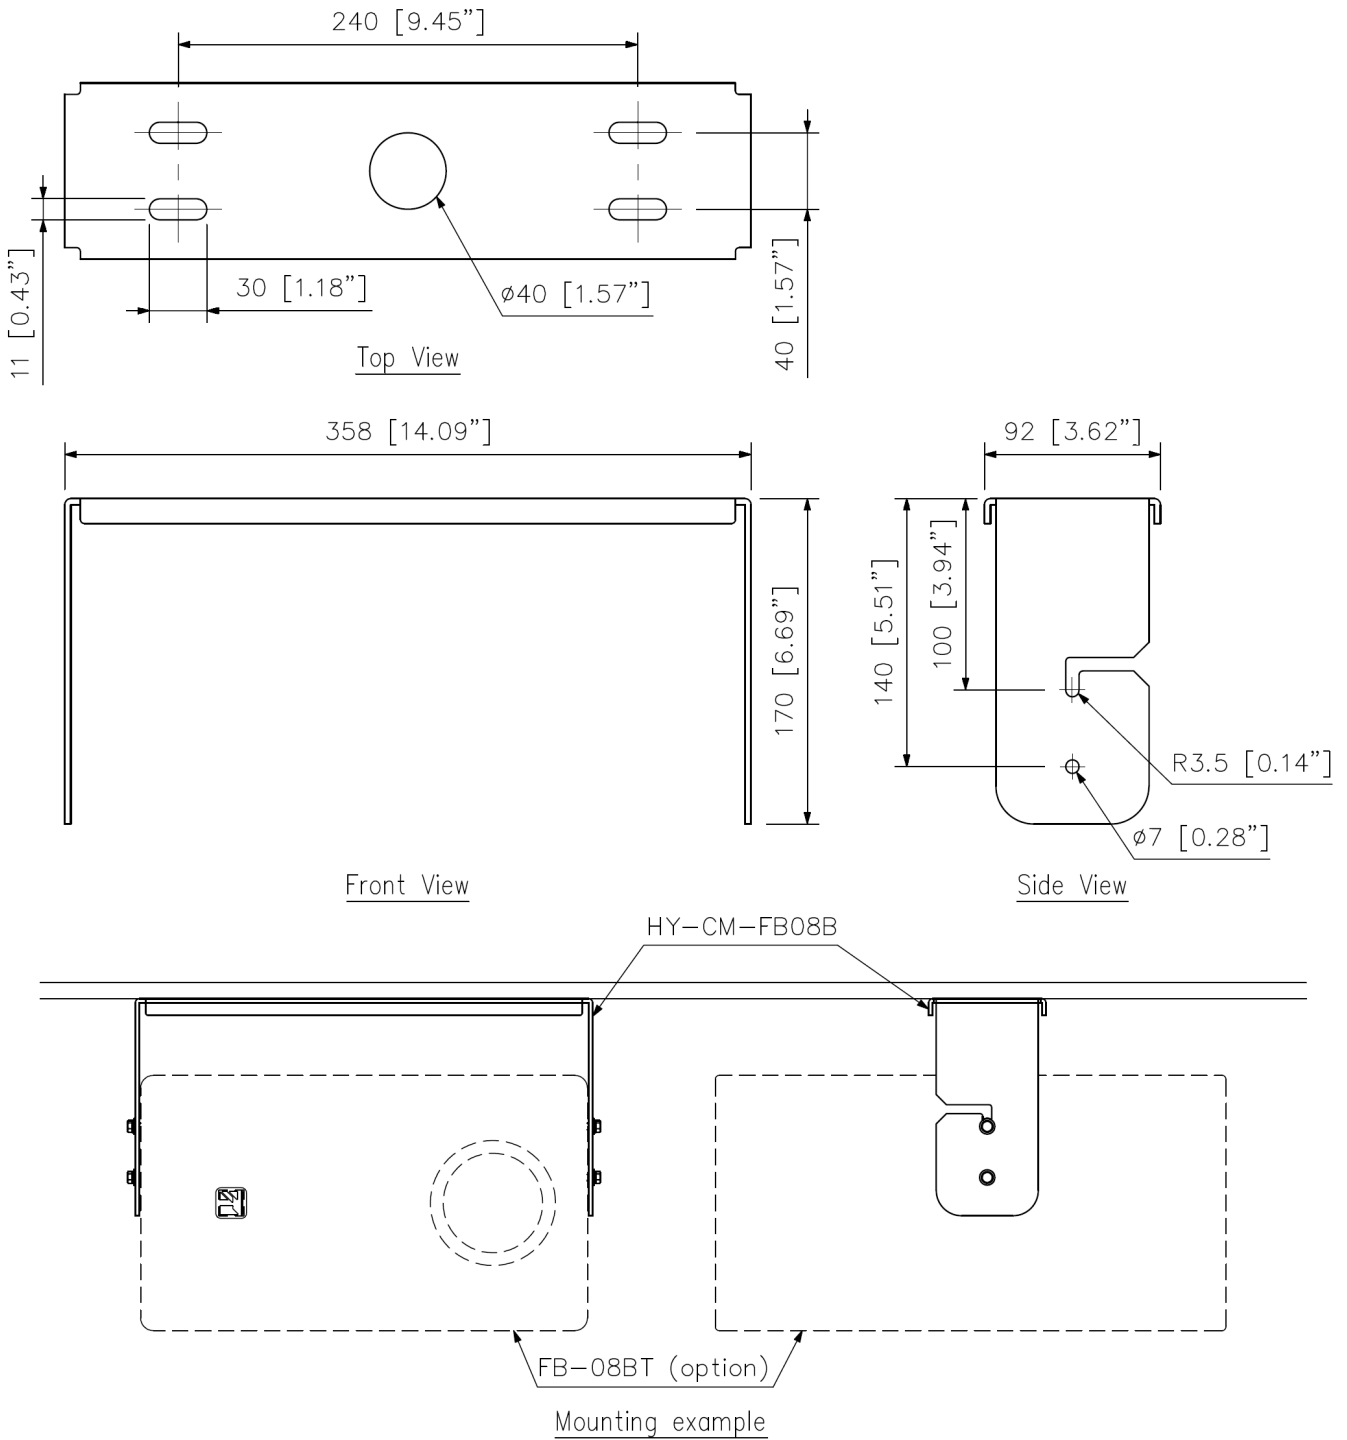

### SUBWOOFER CEILING MOUNTING BRACKET

The HY-CM-FB08B is a ceiling mounting bracket designed for FB-08BT subwoofer system.

## Specifications

Compatible Speaker	FB-08BT
Finish	Steel plate, black (RAL 9011 equivalent), paint
Dimensions	358 (W) x 170 (H) x 92 (D) mm (14.09" x 6.69" x 3.62")
Weight	1.5 kg (3.31 lb)
Included Accessories	Speaker mounting bolt x 4

## Dimensions

UNIT: mm