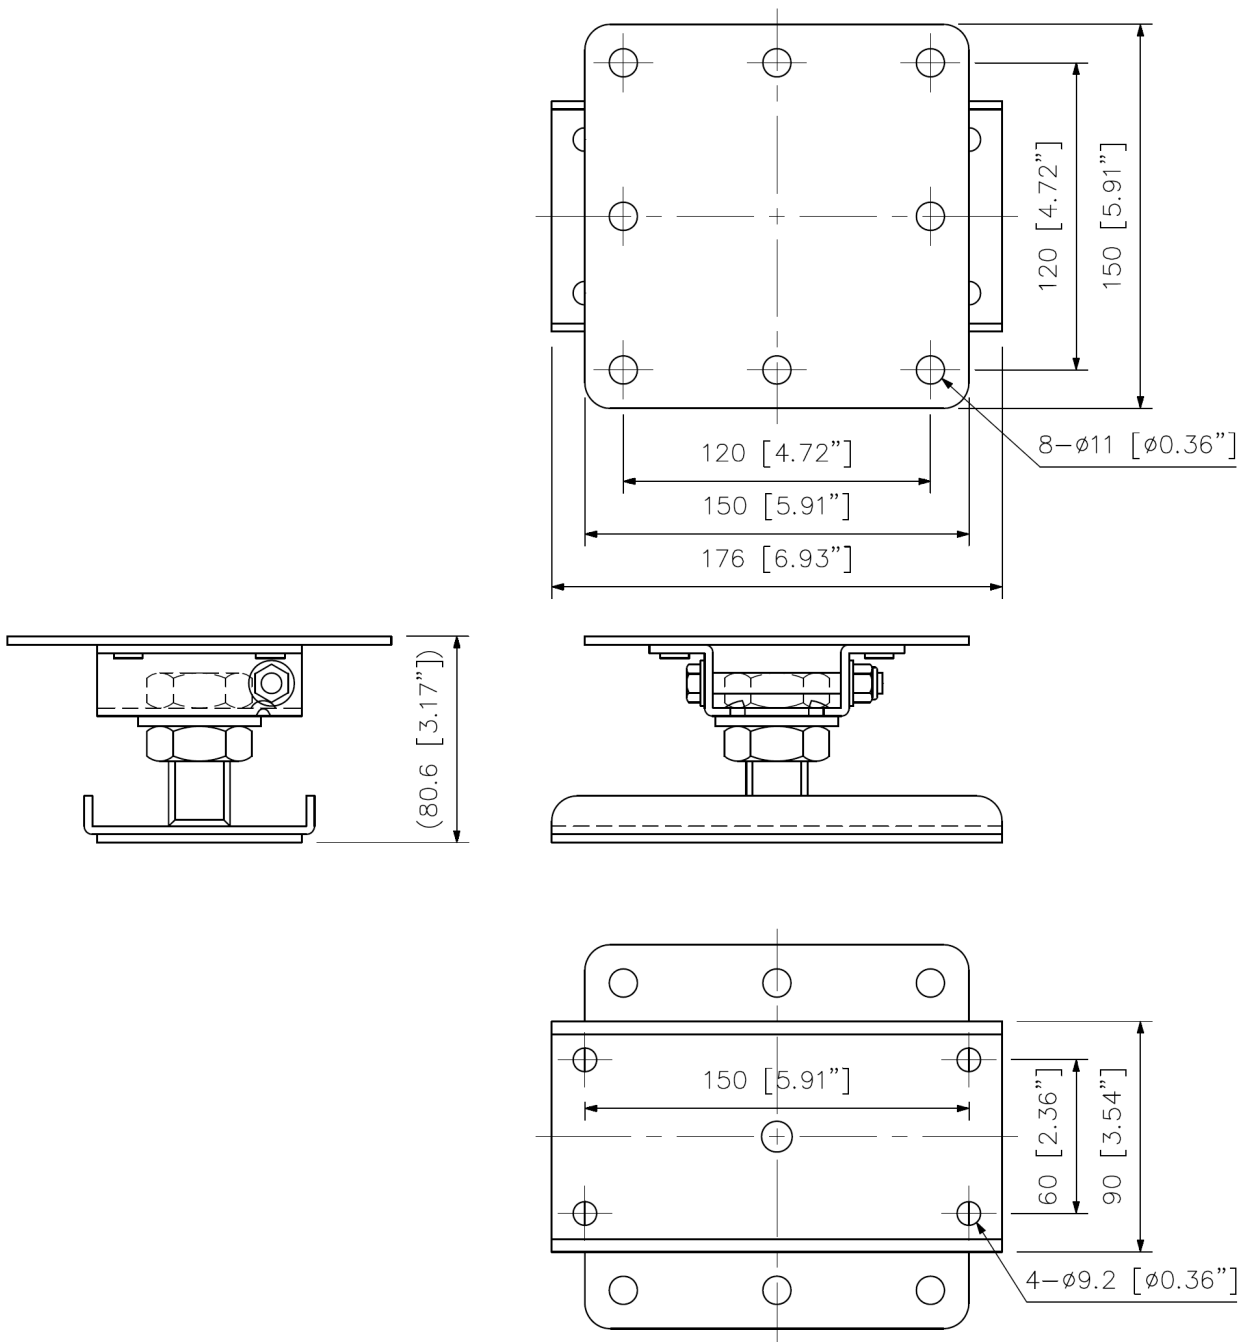

HY-C0801W

CEILING MOUNT BRACKET

The HY-C0801W Ceiling Mount Bracket is designed to mount the speaker system to a ceiling in conjunction with the optional speaker mount bracket.

Key features

Specifications

Maximum Load Capacity	32 kg (70.55 lb)
Compatible Speaker	HS-120W, HS-150W, HS-1200WT, HS-1500WT
Finish	Rolled steel plate, white, semi-gloss, paint
Weight	1.9 kg (4.19 lb)
Included Accessories	Speaker mounting bolt (with washer) 4
Optional Accessories	Mounting bracket: HY-1200HW, HY-1200VW, HY-1500HW, HY-1500WW

Dimensions

UNIT: mm

Note: Numerical values in parentheses are for reference only.

A&E specifications

UNDEFINED TEXT