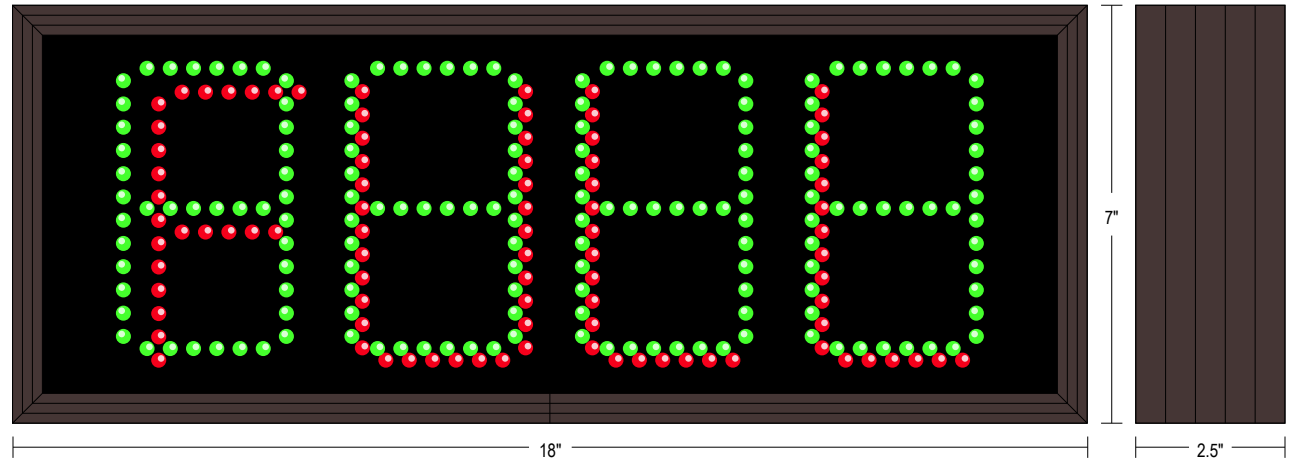

PRODUCT ID: 9974

Space Available Sign

MODEL

SA718GR-01/120-277VAC

DIMENSIONS

7" H x 18" W x 2.5" D (est. 4.438 lbs)

CLASS

Class: SA Series

Face Material: 1/8" impact resistant, smoke-tinted polycarbonate (5109)

Faces: Single Faced Sign

Finish: Duranodic Bronze

Graphic: None

Number of Displays: (1)

ELECTRICAL

Input Voltage: 120-277 VAC

UL/cUL Listed: Listed for wet locations

MESSAGE

Color:

Display Type: 718 Green 7-Seg | Red FULL Display

Font: Swiss 721 Bold BT

Sign Messages: See message table below

Product View

NOTE: Sign image may not exactly represent the finished product. For illustration purposes only.

MESSAGE	LED/COLOR	HEIGHT	AMPS
4-digit Seven Segment w/ FULL	Green, Red	4.5"	0.173-0.075

NOTE: Above messages are independently controlled.

Seven Segment Display Functions

FULL

Frame Detail