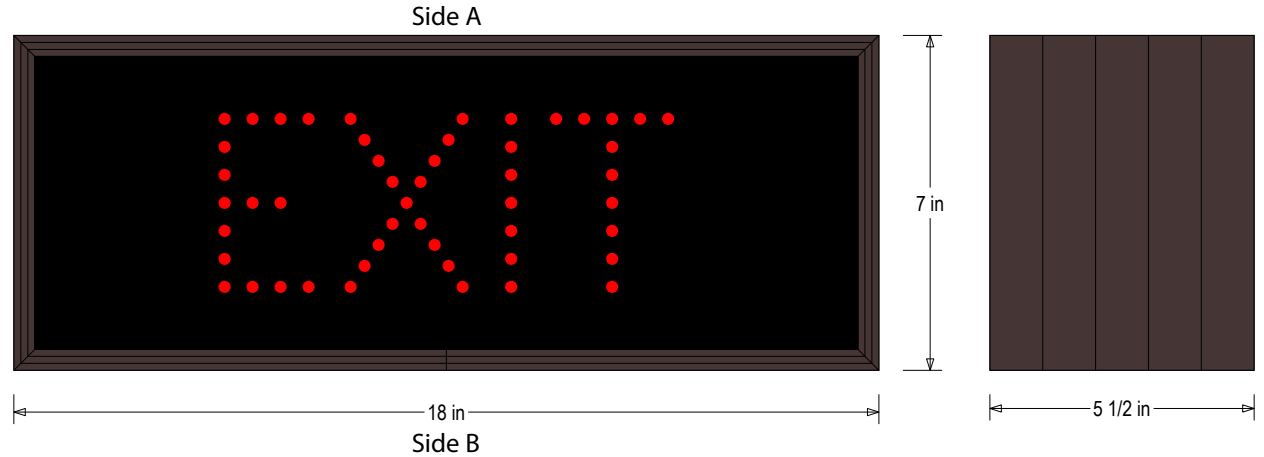

MESSAGE

Illumination: Super bright direct view LEDs. Message blanks out when off.

Sign Messages: See message table below

MESSAGE	LED/COLOR	HEIGHT	AMPS
EXIT	Red Wide Angle LED	3.5"	0.024-0.010
EXIT	Red Wide Angle LED	3.5"	0.024-0.010

NOTE: Above messages are independently controlled.

Product View

NOTE: Sign image may not exactly represent the finished product. For illustration purposes only.

Frame Detail