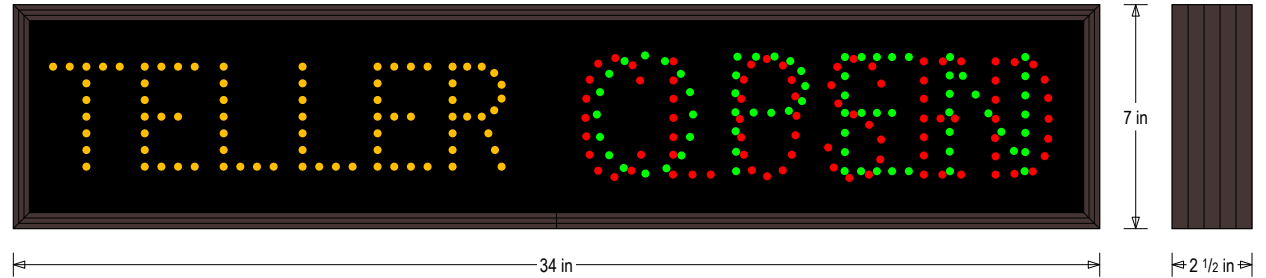

Faces: Single Faced Sign

Finish: Duranodic Bronze

Mounting Channel: None

ELECTRICAL

Flashing: Not Included

Input Voltage: 120-277 VAC

Photodimming: None

UL/cUL Listed: Listed for wet locations

MESSAGE

Illumination: Super bright direct view LEDs. Message blanks out when off.

Sign Messages: See message table below

Product View

NOTE: Sign image may not exactly represent the finished product. For illustration purposes only.

MESSAGE	LED/COLOR	HEIGHT	AMPS
TELLER	Amber Wide Angle LED	3.125"	0.039-0.017
OPEN	Green Wide Angle LED	3.5"	0.055-0.024
CLOSED	Red Wide Angle LED	3.5"	0.041-0.018

NOTE: Above messages are independently controlled.