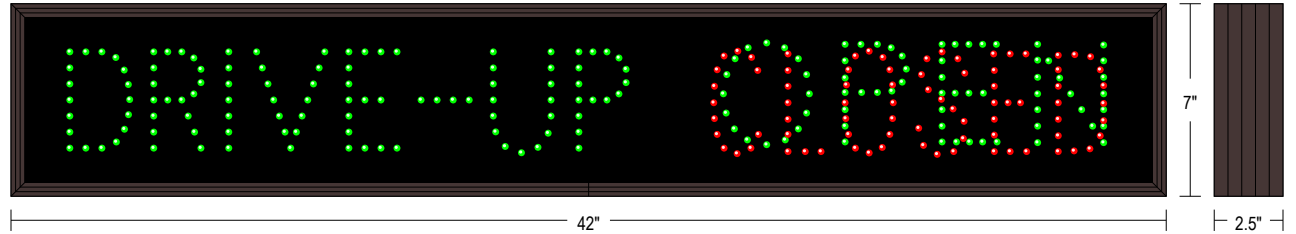

PRODUCT ID: 9691

Outdoor Blank-out LED Direct-view Sign

MODEL

TCL742GGR-B708/120-277VAC

DIMENSIONS

7" H x 42" W x 2.5" D (est. 11.894 lbs)

CLASS

CLASS: TCL Series

Faces: Single Faced Sign

Finish: Duranodic Bronze

Mounting Channel: None

ELECTRICAL

Flashing: Not Included

Input Voltage: 120-277 VAC

Photodimming: None

UL/cUL Listed: Listed for wet locations

MESSAGE

Illumination: Super bright direct view LEDs. Message blanks out when off.

Sign Messages: See message table below

Product View

NOTE: Sign image may not exactly represent the finished product. For illustration purposes only.

MESSAGE	LED/COLOR	HEIGHT	AMPS
DRIVE-UP	Green Wide Angle LED	3.5"	0.084-0.036
OPEN	Green Wide Angle LED	3.5"	0.055-0.024
CLOSED	Red Wide Angle LED	3.5"	0.041-0.018

NOTE: Above messages are independently controlled.