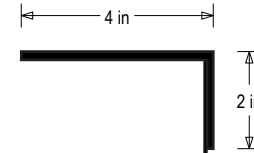

PRODUCT ID: 9680

Wall Mount

MODEL

550 Mount

DIMENSIONS

0" H x 0" W x 0" D (est. 6.199 lbs)

Product View

NOTE: Sign image may not exactly represent the finished product. For illustration purposes only.

Top Mounting Bracket

Aluminum strap dimension varies by sign height.

Bottom Mounting Bracket