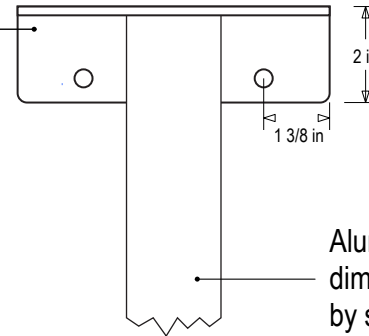

PRODUCT ID: 9680

Wall Mount

MODEL

550 Mount

DIMENSIONS

0" H x 0" W x 0" D (est. 6.199 lbs)

Product View

NOTE: Sign image may not exactly represent the finished product. For illustration purposes only.

Top Mounting Bracket

Aluminum strap dimension varies by sign height.

Bottom Mounting Bracket