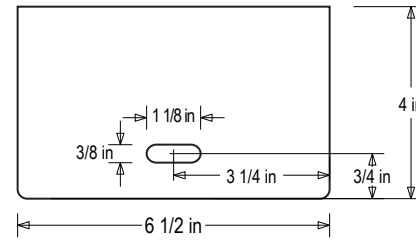

PRODUCT ID: 9680

Wall Mount

MODEL

550 Mount

DIMENSIONS

0" H x 0" W x 0" D (est. 6.199 lbs)

Product View

NOTE: Sign image may not exactly represent the finished product. For illustration purposes only.

Top Mounting Bracket

Aluminum strap dimension varies by sign height.

Bottom Mounting Bracket