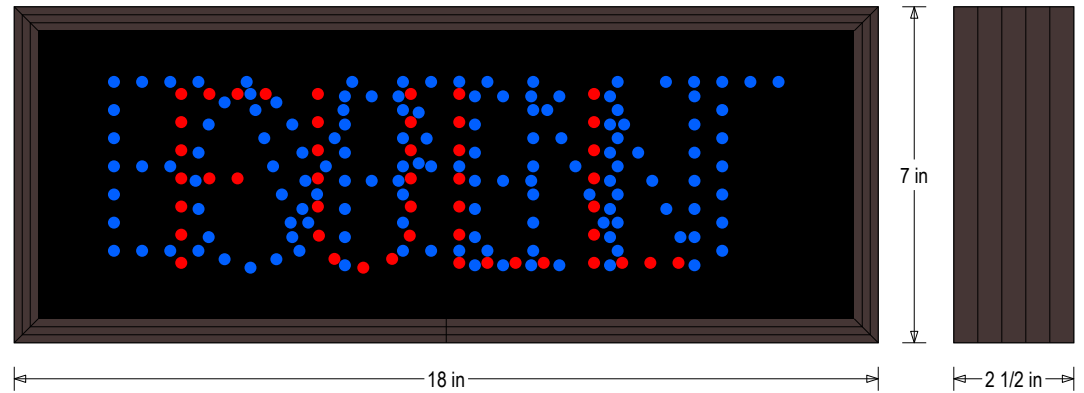

PRODUCT ID: 9416

Outdoor Blank-out LED Direct-view Sign

MODEL

TCL718BBR-B667/120-277VAC

DIMENSIONS

7" H x 18" W x 2.5" D (est. 5.569 lbs)

CLASS

CLASS: TCL Series

Faces: Single Faced Sign

Finish: Duranodic Bronze

Mounting Channel: None

ELECTRICAL

Flashing: Not Included

Input Voltage: 120-277 VAC

Photodimming: None

UL/cUL Listed: Listed for wet locations

MESSAGE

Illumination: Super bright direct view LEDs. Message blanks out when off.

Sign Messages: See message table below

Product View

NOTE: Sign image may not exactly represent the finished product. For illustration purposes only.

MESSAGE	LED/COLOR	HEIGHT	AMPS
EVENT	Blue Wide Angle LED	3.5"	0.060-0.026
OPEN	Blue Wide Angle LED	3.5"	0.053-0.023
FULL	Red Wide Angle LED	3.5"	0.024-0.010

NOTE: Above messages are independently controlled.