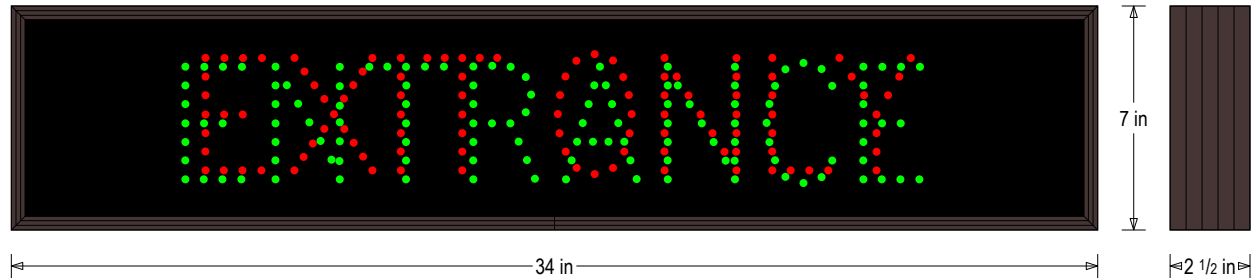

Faces: Single Faced Sign

Finish: Duranodic Bronze

Mounting Channel: None

ELECTRICAL

Flashing: Not Included

Input Voltage: 120-277 VAC

Photodimming: None

UL/cUL Listed: Listed for wet locations

MESSAGE

Illumination: Super bright direct view LEDs. Message blanks out when off.

Sign Messages: See message table below

Product View

NOTE: Sign image may not exactly represent the finished product. For illustration purposes only.

MESSAGE	LED/COLOR	HEIGHT	AMPS
EXIT ONLY	Red Wide Angle LED	3.5"	0.051-0.022
ENTRANCE	Green Wide Angle LED	3.5"	0.101-0.044

NOTE: Above messages are independently controlled.

Sample Display Options

Frame Detail