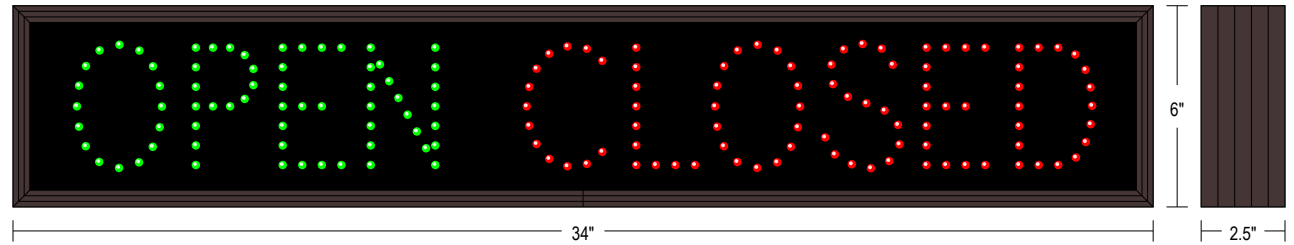

PRODUCT ID: 9300

Outdoor Blank-out LED Direct-view Sign

MODEL

TCL634GR-100/120-277VAC

DIMENSIONS

6" H x 34" W x 2.5" D (est. 7.423 lbs)

CLASS

CLASS: TCL Series

Faces: Single Faced Sign

Finish: Duranodic Bronze

Mounting Channel: None

ELECTRICAL

Flashing: Not Included

Input Voltage: 120-277 VAC

Photodimming: None

UL/cUL Listed: Listed for wet locations

MESSAGE

Illumination: Super bright direct view LEDs. Message blanks out when off.

Sign Messages: See message table below

MESSAGE	LED/COLOR	HEIGHT	AMPS
OPEN	Green Wide Angle LED	3.5"	0.053-0.023
CLOSED	Red Wide Angle LED	3.5"	0.043-0.018

NOTE: Above messages are independently controlled.

Product View

NOTE: Sign image may not exactly represent the finished product. For illustration purposes only.

Sample Display Options

Frame Detail