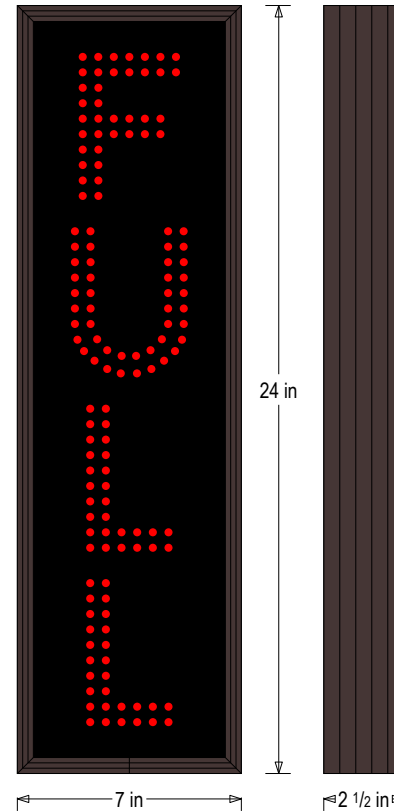

PRODUCT ID: 9093

Outdoor Blank-out LED Direct-view Sign

MODEL

TCL247R-135DS/120-277VAC

DIMENSIONS

24" H x 7" W x 2.5" D (est. 8.167 lbs)

CLASS

CLASS: TCL Series

Faces: Single Faced Sign

Finish: Duranodic Bronze

Mounting Channel: None

ELECTRICAL

Flashing: Not Included

Input Voltage: 120-277 VAC

Photodimming: None

UL/cUL Listed: Listed for wet locations

MESSAGE

Illumination: Super bright direct view LEDs. Message blanks out when off.

Sign Messages: See message table below

MESSAGE	LED/COLOR	HEIGHT	AMPS
FULL	Red Wide Angle LED	4.0"	0.067-0.029

NOTE: Above messages are independently controlled.

Product View

NOTE: Sign image may not exactly represent the finished product. For illustration purposes only.

Frame Detail