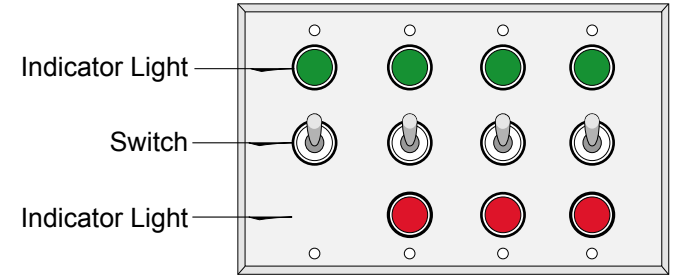

PRODUCT ID: 8812

Switch

MODEL

FG2333 SPDT/120VAC

DIMENSIONS

4.5" H x 8.18" W x 1" D (est. 1 lbs)

CONSTRUCTION

Finish: Switch plate brushed stainless steel

Switch: Switch with indicator lights

Switch plate: Stamped stainless steel pre-punched for switch(es) and indicator light(s)

ELECTRICAL

Input Voltage: 120VAC

Product View

NOTE: Sign image may not exactly represent the finished product. For illustration purposes only.

Front View

Four Gang