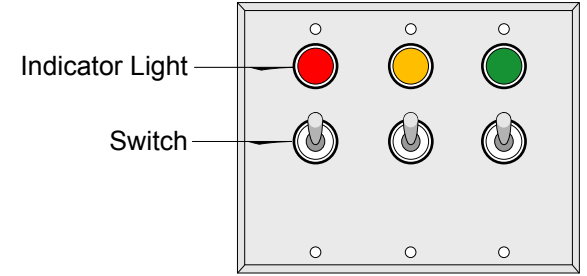

PRODUCT ID: 8763

Switch

MODEL

TG222-RAG SPST/120VAC

DIMENSIONS

4.5" H x 6.37" W x 1" D (est. 1.001 lbs)

CONSTRUCTION

Finish: Switch plate brushed stainless steel

Switch: Switch with indicator lights

Switch plate: Stamped stainless steel pre-punched for switch(es) and indicator light(s)

ELECTRICAL

Input Voltage: 120VAC

Product View

NOTE: Sign image may not exactly represent the finished product. For illustration purposes only.

Front View