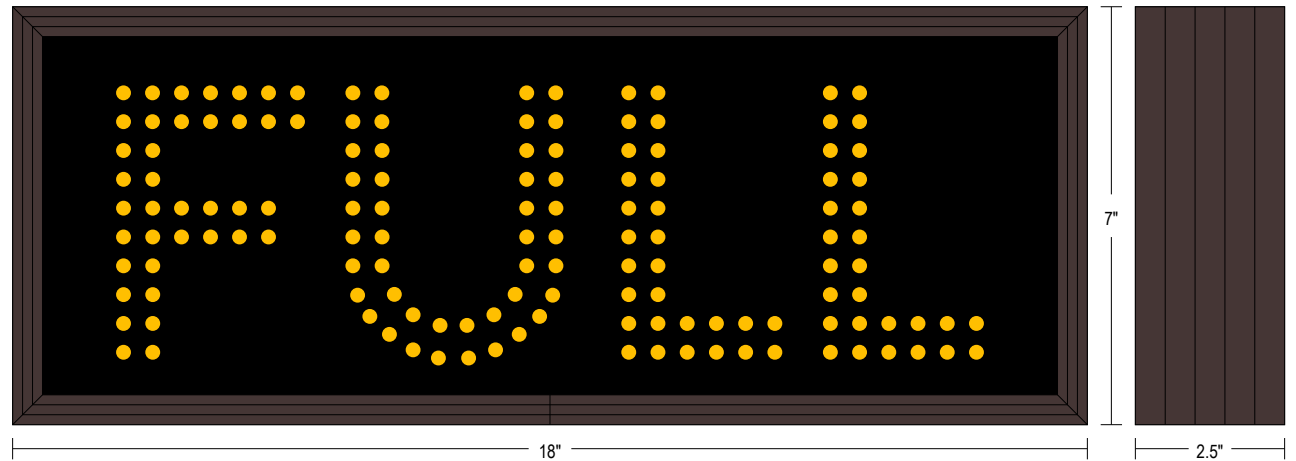

PRODUCT ID: 8421

Outdoor Blank-out LED Direct-view Sign

MODEL

TCL718A-135DS/120-277VAC

DIMENSIONS

7" H x 18" W x 2.5" D (est. 4.197 lbs)

CLASS

CLASS: TCL Series

Faces: Single Faced Sign

Finish: Duranodic Bronze

Mounting Channel: None

ELECTRICAL

Flashing: Not Included

Input Voltage: 120-277 VAC

Photodimming: None

UL/cUL Listed: Listed for wet locations

MESSAGE

Illumination: Super bright direct view LEDs. Message blanks out when off.

Sign Messages: See message table below

MESSAGE	LED/COLOR	HEIGHT	AMPS
FULL	Amber Wide Angle	4.0"	0.067-0.029

NOTE: Above messages are independently controlled.

Product View

NOTE: Sign image may not exactly represent the finished product. For illustration purposes only.

Frame Detail