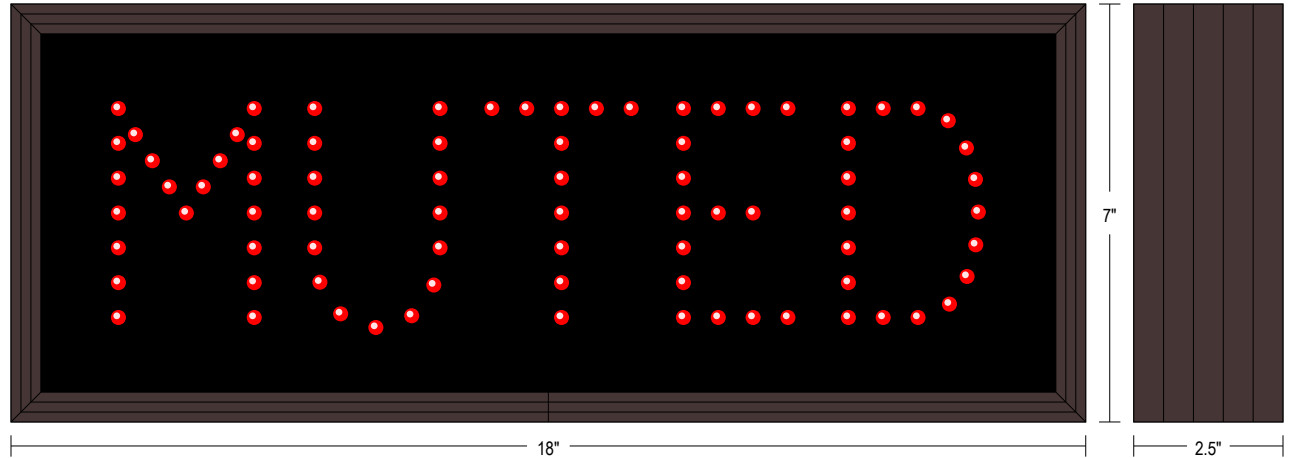

PRODUCT ID: 7488

Outdoor Blank-out LED Direct-view Sign

MODEL

TCL718R-B156/120-277VAC

DIMENSIONS

7" H x 18" W x 2.5" D (est. 5.543 lbs)

CLASS

CLASS: TCL Series

Control Method: Switch (not included) or external relay.

CONSTRUCTION

Back Construction: 0.050" Lift-n-Shift Back

Cabinet: 1-piece, corrosion resistant, extruded aluminum frame, 2.5" deep.

Face Material: 1/8" impact resistant, smoke-tinted polycarbonate (5109)

Faces: Single Faced Sign

Finish: Duranodic Bronze

Mounting Channel: None

ELECTRICAL

Flashing: Not Included

Input Voltage: 120-277 VAC

Photodimming: None

UL/cUL Listed: Listed for wet locations

MESSAGE

Illumination: Super bright direct view LEDs. Message blanks out when off.

Sign Messages: See message table below

MESSAGE	LED/COLOR	HEIGHT	AMPS

MUTED	Red Wide Angle LED	3.5"	0.039-0.017

NOTE: Above messages are independently controlled.

Product View

NOTE: Sign image may not exactly represent the finished product. For illustration purposes only.