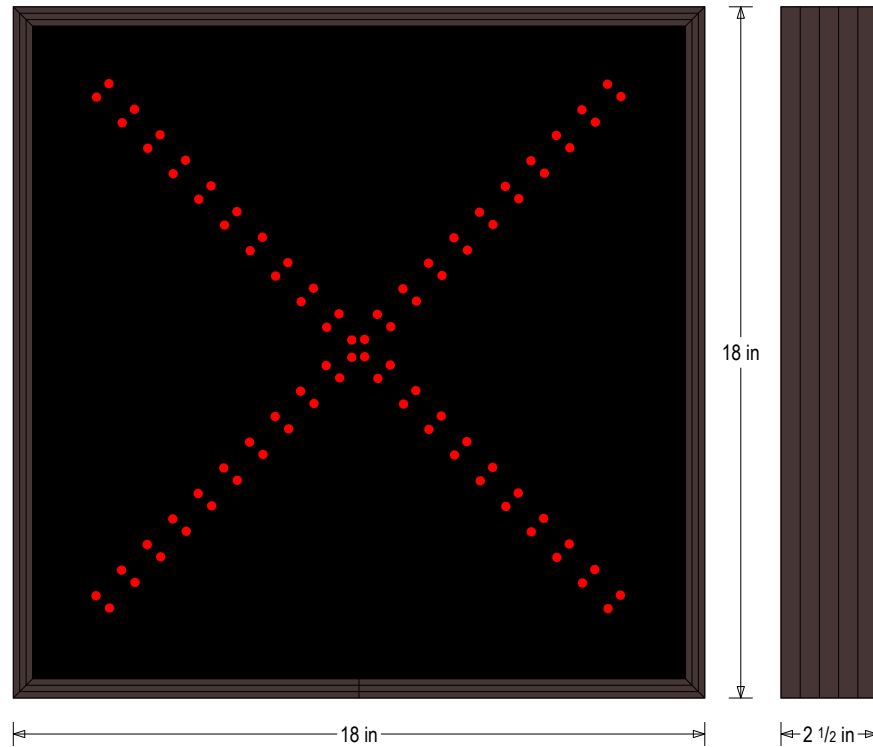

PRODUCT ID: 7418

Outdoor Blank-out LED Direct-view Sign

MODEL

TCL1818R-178DS/120-277VAC

DIMENSIONS

18" H x 18" W x 2.5" D (est. 9.001 lbs)

CLASS

CLASS: TCL Series

Control Method: Switch (not included) or external relay.

CONSTRUCTION

Back Construction: 0.050" Lift-n-Shift Back

Cabinet: 1-piece, corrosion resistant, extruded aluminum frame, 2.5" deep.

Face Material: 1/8" impact resistant, smoke-tinted polycarbonate (5109)

Faces: Single Faced Sign

Finish: Duranodic Bronze

Mounting Channel: None

ELECTRICAL

Flashing: Not Included

Input Voltage: 120-277 VAC

Photodimming: None

UL/cUL Listed: Listed for wet locations

MESSAGE

Illumination: Super bright direct view LEDs. Message blanks out when off.

Sign Messages: See message table below

NOTE: Above messages are independently controlled.

Product View

NOTE: Sign image may not exactly represent the finished product. For illustration purposes only.

Frame Detail