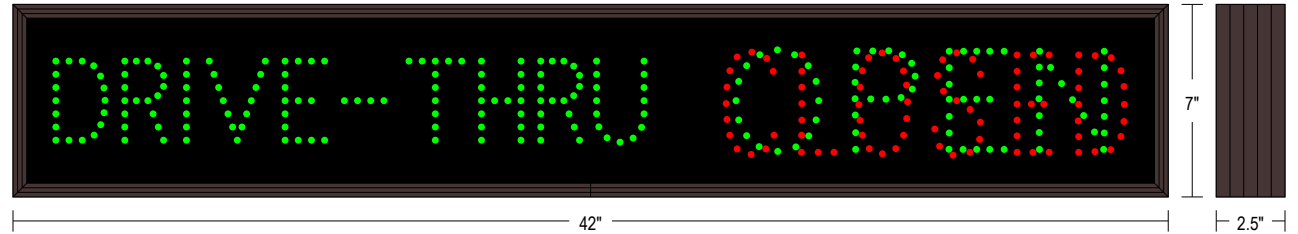

MESSAGE

Illumination: Super bright direct view LEDs. Message blanks out when off.

Sign Messages: See message table below

MESSAGE	LED/COLOR	HEIGHT	AMPS
DRIVE-THRU	Green Wide Angle LED	2.875"	0.108-0.047
OPEN	Green Wide Angle LED	3.5"	0.055-0.024
CLOSED	Red Wide Angle LED	3.5"	0.041-0.018

NOTE: Above messages are independently controlled.

Product View

NOTE: Sign image may not exactly represent the finished product. For illustration purposes only.

Sample Display Options

Frame Detail