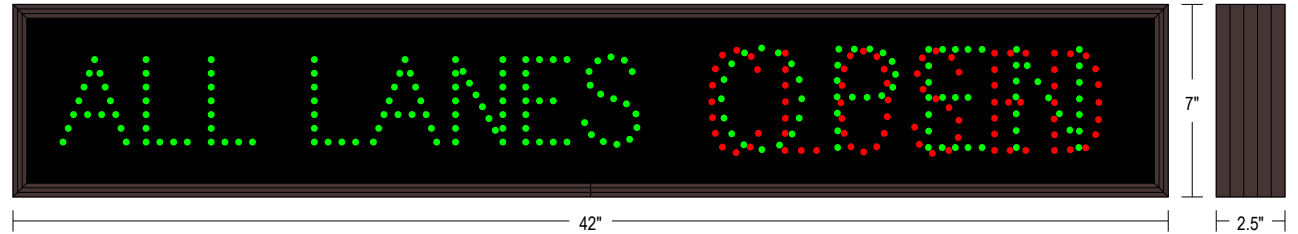

MESSAGE

Illumination: Super bright direct view LEDs. Message blanks out when off.

Sign Messages: See message table below

MESSAGE	LED/COLOR	HEIGHT	AMPS
ALL LANES	Green Wide Angle LED	3.0"	0.089-0.039
OPEN	Green Wide Angle LED	3.5"	0.055-0.024
CLOSED	Red Wide Angle LED	3.5"	0.041-0.018

NOTE: Above messages are independently controlled.

Product View

NOTE: Sign image may not exactly represent the finished product. For illustration purposes only.

Sample Display Options

Frame Detail