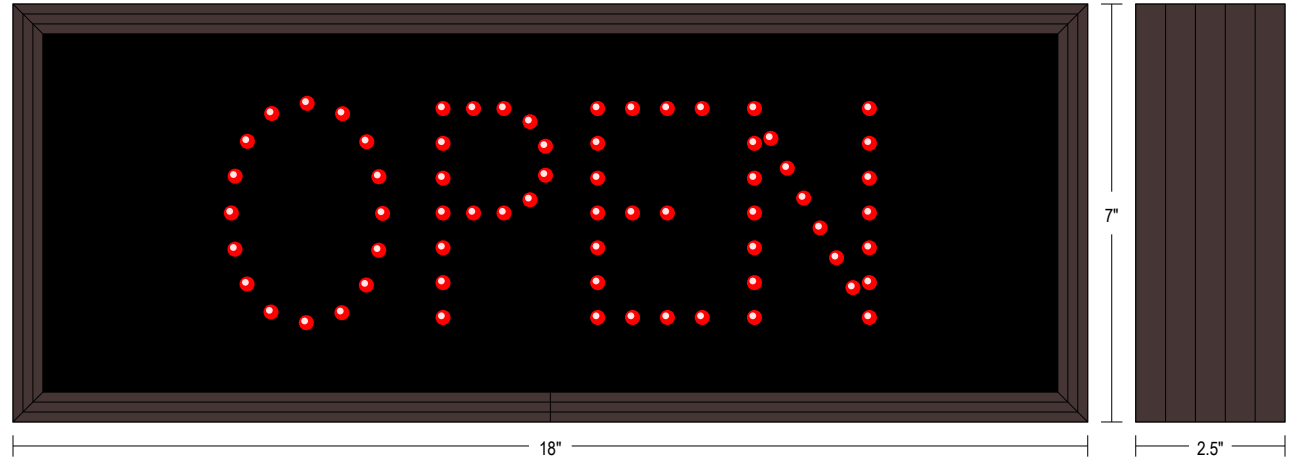

PRODUCT ID: 6952

Outdoor Blank-out LED Direct-view Sign

MODEL

TCL718R-180/120-277VAC

DIMENSIONS

7" H x 18" W x 2.5" D (est. 5.543 lbs)

CLASS

CLASS: TCL Series

MESSAGE

Illumination: Super bright direct view LEDs. Message blanks out when off.

Sign Messages: See message table below

MESSAGE	LED/COLOR	HEIGHT	AMPS
OPEN	Red Wide Angle LED	3.5"	0.040-0.017

NOTE: Above messages are independently controlled.

Product View

NOTE: Sign image may not exactly represent the finished product. For illustration purposes only.

Frame Detail