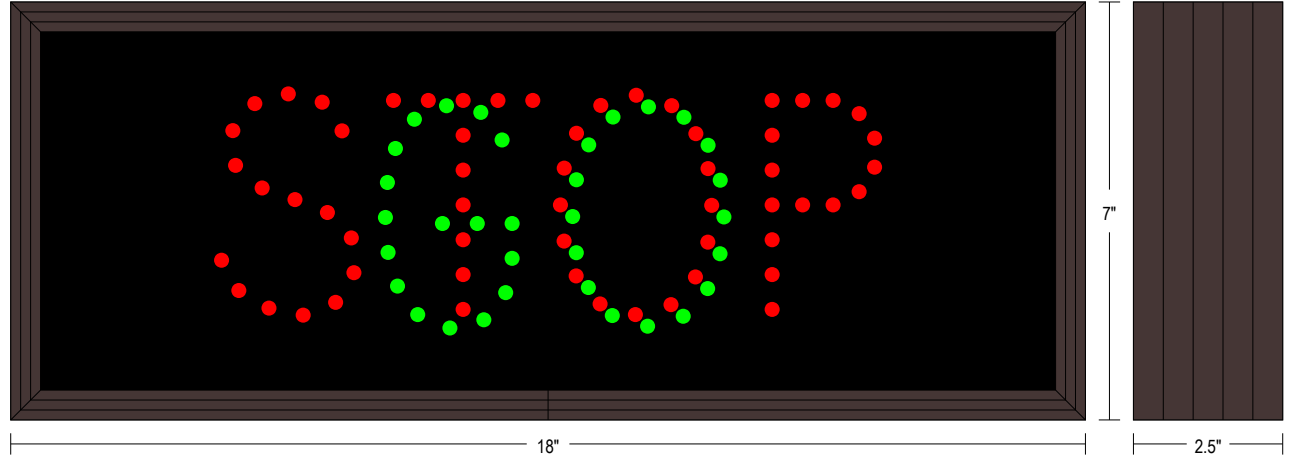

PRODUCT ID: 6907

Outdoor Blank-out LED Direct-view Sign

MODEL

TCL718RG-A203/120-277VAC

DIMENSIONS

7" H x 18" W x 2.5" D (est. 5.556 lbs)

CLASS

CLASS: TCL Series

Faces: Single Faced Sign

Finish: Duranodic Bronze

Mounting Channel: None

ELECTRICAL

Flashing: Not Included

Input Voltage: 120-277 VAC

Photodimming: None

UL/cUL Listed: Listed for wet locations

MESSAGE

Illumination: Super bright direct view LEDs. Message blanks out when off.

Sign Messages: See message table below

Product View

NOTE: Sign image may not exactly represent the finished product. For illustration purposes only.

MESSAGE	LED/COLOR	HEIGHT	AMPS
STOP	Red Wide Angle LED	3.5"	0.029-0.013
GO	Green Wide Angle LED	3.5"	0.027-0.012

NOTE: Above messages are independently controlled.

Sample Display Options

Frame Detail