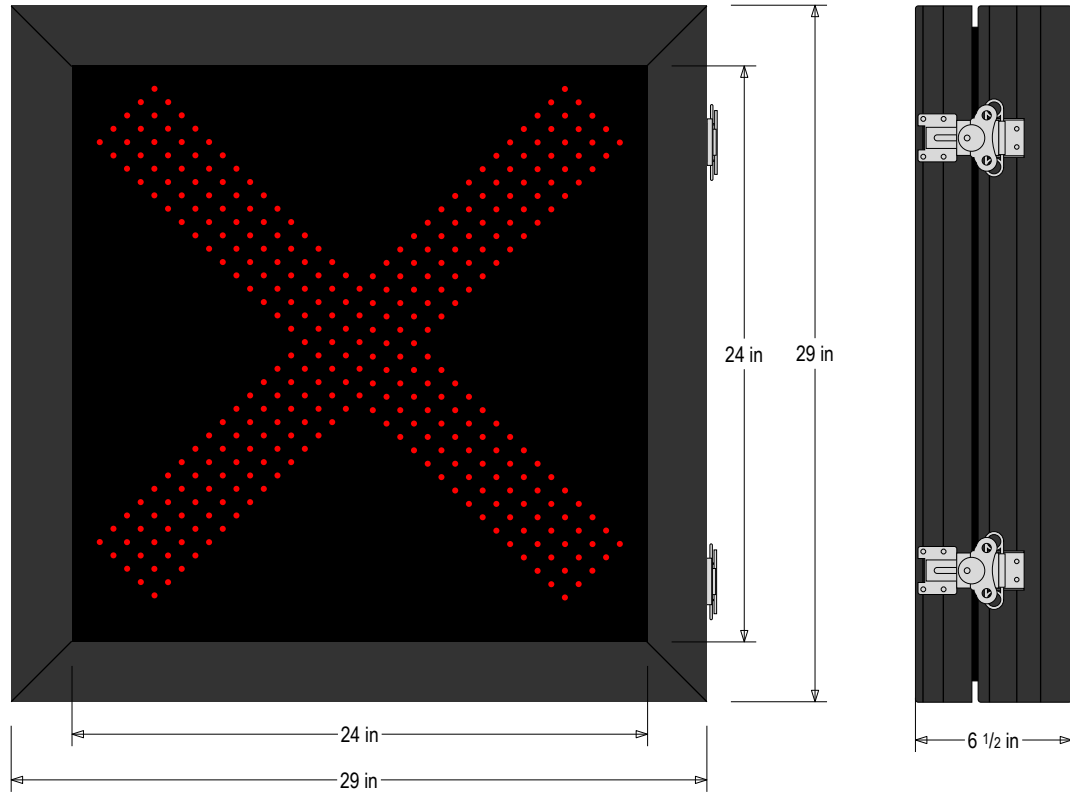

PRODUCT ID: 68333
DOT LED Blank-Out Sign

MODEL
 DOT2929R-178/100-240VAC

DIMENSIONS
 29" H x 29" W x 6.5" D (est. 57.174 lbs)

CLASS
 Class: DOT Series
 Control Method: Switch (not included) or external relay.

CONSTRUCTION
 Cabinet: Extruded aluminum cabinet with welded seams, NEMA 4X rated/IP66.
 Hinged door with silicone gasket, tool-less stainless-steel latches. 6.5" Deep.
 Face Material: 1/8" impact resistant, smoke-tinted polycarbonate (5109)
 Faces: Single Faced Sign
 Finish: Powdercoat Black

ELECTRICAL
 Input Voltage: 100-240 VAC
 Photodimming: IR photocells for auto photodimming
 Power Supplies: No Redundancy
 UL/cUL Listed: Listed for wet locations

MESSAGE
 Illumination: Super bright direct view LEDs. Message blanks out when off.
 Sign Messages: See message table below

MESSAGE	LED/COLOR	HEIGHT	AMPS
X	Red Narrow Angle LED	21.0"	0.187-0.078

NOTE: Above messages are independently controlled.

Product View

NOTE: Sign image may not exactly represent the finished product. For illustration purposes only.