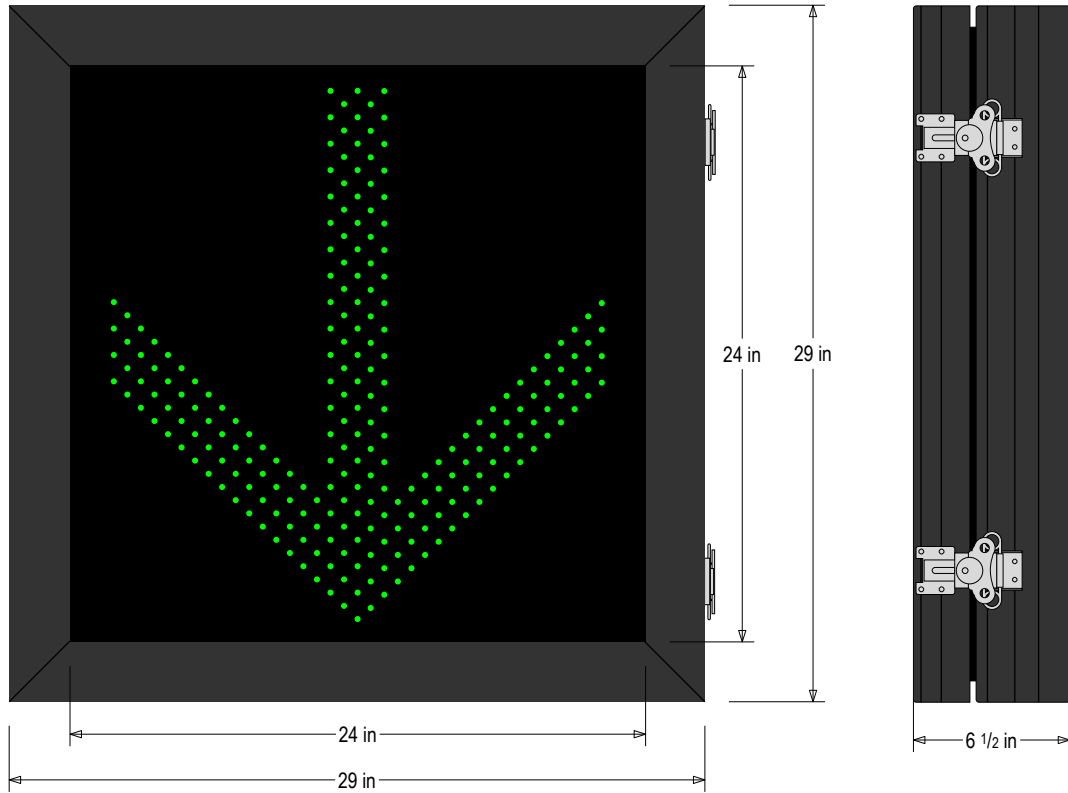

PRODUCT ID: 68332
DOT LED Blank-Out Sign

MODEL
 DOT2929G-A437/100-240VAC

DIMENSIONS
 29" H x 29" W x 6.5" D (est. 57.174 lbs)

CLASS
 Class: DOT Series
 Control Method: Switch (not included) or external relay.

ELECTRICAL
 Input Voltage: 100-240 VAC
 Photodimming: IR photocells for auto photodimming
 Power Supplies: No Redundancy
 UL/cUL Listed: Listed for wet locations

MESSAGE
 Illumination: Super bright direct view LEDs. Message blanks out when off.
 Sign Messages: See message table below

MESSAGE	LED/COLOR	HEIGHT	AMPS
Down Arrow	Green Narrow Angle LED	21.0"	0.133-0.055

NOTE: Above messages are independently controlled.

Product View

NOTE: Sign image may not exactly represent the finished product. For illustration purposes only.

Frame Detail