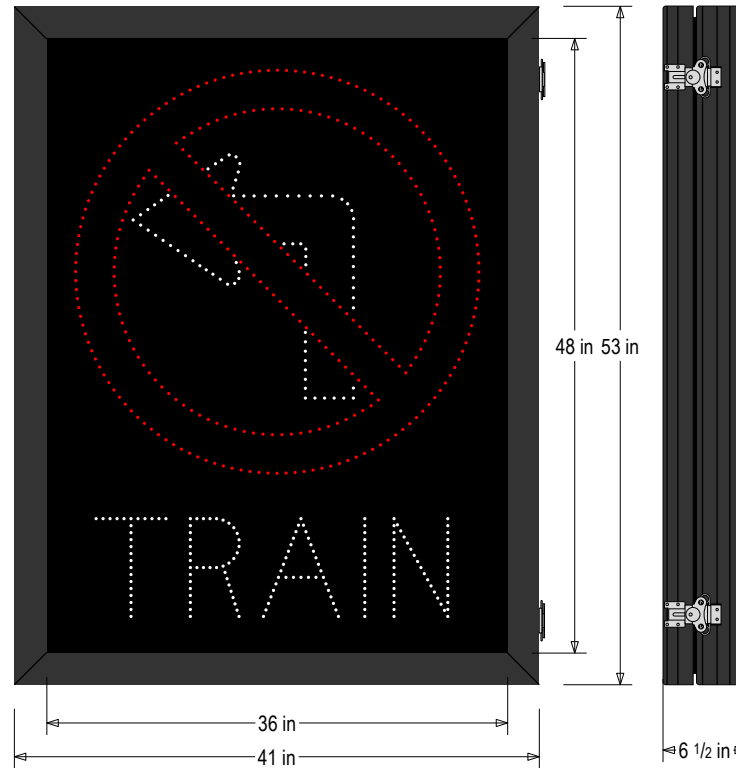

**PRODUCT ID: 68323**  
**DOT LED Blank-Out Sign**

**MODEL**  
 DOT5341RWW-S724/100-240VAC

**DIMENSIONS**  
 53" H x 41" W x 6.5" D (est. 116.74 lbs)

**CLASS**  
 Class: DOT Series  
 Control Method: Switch (not included) or external relay.

**CONSTRUCTION**  
 Cabinet: Extruded aluminum cabinet with welded seams, NEMA 4X rated/IP66.  
 Hinged door with silicone gasket, tool-less stainless-steel latches. 6.5" Deep.  
 Face Material: 1/8" impact resistant, smoke-tinted polycarbonate (5109)  
 Faces: Single Faced Sign  
 Finish: Powdercoat Black

**ELECTRICAL**  
 Input Voltage: 100-240 VAC  
 Photodimming: IR photocells for auto photodimming  
 Power Supplies: No Redundancy  
 UL/cUL Listed: Listed for wet locations

**MESSAGE**  
 Illumination: Super bright direct view LEDs. Message blanks out when off.  
 Sign Messages: See message table below

MESSAGE	LED/COLOR	HEIGHT	AMPS
R3-2 No Left Turn Symbol w/ TRAIN	Red, White Narrow Angle LED	31.5", 7.625"	0.406-0.169

NOTE: Above messages are independently controlled.

**Product View**

NOTE: Sign image may not exactly represent the finished product. For illustration purposes only.