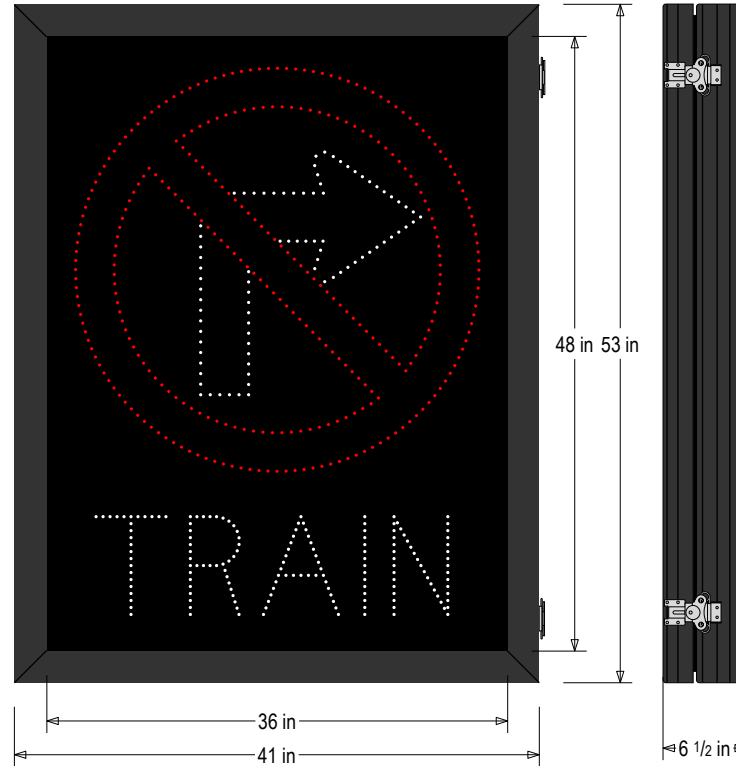

**PRODUCT ID: 68321**  
**DOT LED Blank-Out Sign**

**MODEL**  
 DOT5341RWW-D602/100-240VAC

**DIMENSIONS**  
 53" H x 41" W x 6.5" D (est. 116.74 lbs)

**CLASS**  
 Class: DOT Series  
 Control Method: Switch (not included) or external relay.

**CONSTRUCTION**  
 Cabinet: Extruded aluminum cabinet with welded seams, NEMA 4X rated/IP66.  
 Hinged door with silicone gasket, tool-less stainless-steel latches. 6.5" Deep.  
 Face Material: 1/8" impact resistant, smoke-tinted polycarbonate (5109)  
 Faces: Single Faced Sign  
 Finish: Powdercoat Black

**ELECTRICAL**  
 Input Voltage: 100-240 VAC  
 Photodimming: IR photocells for auto photodimming  
 Power Supplies: No Redundancy  
 UL/cUL Listed: Listed for wet locations

**MESSAGE**  
 Illumination: Super bright direct view LEDs. Message blanks out when off.  
 Sign Messages: See message table below

MESSAGE	LED/COLOR	HEIGHT	AMPS
R3-1 No Right Turn Symbol w/ TRAIN	Red, White Narrow Angle LED	31.5", 7.625"	0.414-0.173

NOTE: Above messages are independently controlled.

**Product View**

NOTE: Sign image may not exactly represent the finished product. For illustration purposes only.