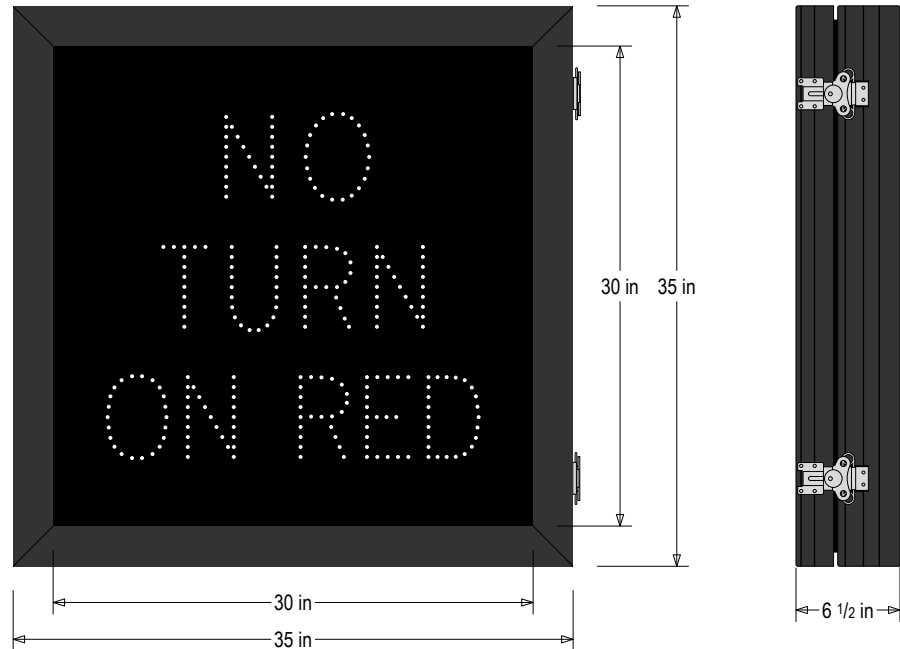

**PRODUCT ID: 68304**  
**DOT LED Blank-Out Sign**

**MODEL**  
 DOT3535W-A499/100-240VAC

**DIMENSIONS**  
 35" H x 35" W x 6.5" D (est. 76.675 lbs)

**CLASS**  
 Class: DOT Series  
 Control Method: Switch (not included) or external relay.

**CONSTRUCTION**  
 Cabinet: Extruded aluminum cabinet with welded seams, NEMA 4X rated/IP66.  
 Hinged door with silicone gasket, tool-less stainless-steel latches. 6.5" Deep.  
 Face Material: 1/8" impact resistant, smoke-tinted polycarbonate (5109)  
 Faces: Single Faced Sign  
 Finish: Powdercoat Black

**ELECTRICAL**  
 Input Voltage: 100-240 VAC  
 Photodimming: IR photocells for auto photodimming  
 Power Supplies: Redundant  
 UL/cUL Listed: Listed for wet locations

**MESSAGE**  
 Illumination: Super bright direct view LEDs. Message blanks out when off.  
 Sign Messages: See message table below

**Product View**

NOTE: Sign image may not exactly represent the finished product. For illustration purposes only.

MESSAGE	LED/COLOR	HEIGHT	AMPS
R10-11B NO TURN ON RED	White Narrow Angle LED	5.0"	0.234-0.097