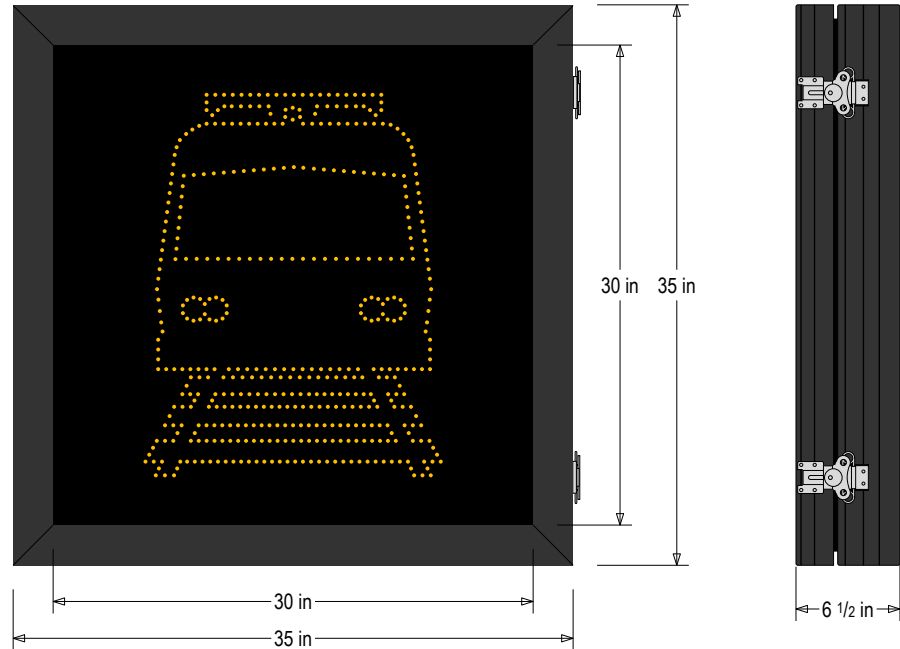

PRODUCT ID: 68303
DOT LED Blank-Out Sign

MODEL
 DOT3535A-C214/100-240VAC

DIMENSIONS
 35" H x 35" W x 6.5" D (est. 76.675 lbs)

CLASS
 Class: DOT Series
 Control Method: Switch (not included) or external relay.

CONSTRUCTION
 Cabinet: Extruded aluminum cabinet with welded seams, NEMA 4X rated/IP66.
 Hinged door with silicone gasket, tool-less stainless-steel latches. 6.5" Deep.
 Face Material: 1/8" impact resistant, smoke-tinted polycarbonate (5109)
 Faces: Single Faced Sign
 Finish: Powdercoat Black

ELECTRICAL
 Input Voltage: 100-240 VAC
 Photodimming: IR photocells for auto photodimming
 Power Supplies: Redundant
 UL/cUL Listed: Listed for wet locations

MESSAGE
 Illumination: Super bright direct view LEDs. Message blanks out when off.
 Sign Messages: See message table below

Product View

NOTE: Sign image may not exactly represent the finished product. For illustration purposes only.

MESSAGE	LED/COLOR	HEIGHT	AMPS
W10-7 Light Rail Symbol	Amber Narrow Angle LED	24.0"	0.262-0.109