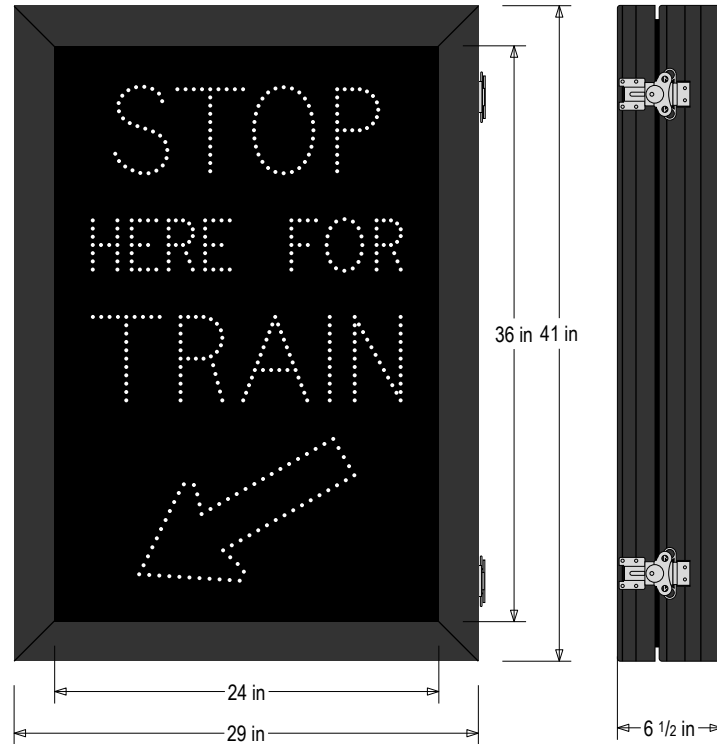

PRODUCT ID: 68302
DOT LED Blank-Out Sign

MODEL
 DOT4129W-K066/100-240VAC

DIMENSIONS
 41" H x 29" W x 6.5" D (est. 75.981 lbs)

CLASS
 Class: DOT Series
 Control Method: Switch (not included) or external relay.

ELECTRICAL
 Input Voltage: 100-240 VAC
 Photodimming: IR photocells for auto photodimming
 Power Supplies: Redundant
 UL/cUL Listed: Listed for wet locations

MESSAGE
 Illumination: Super bright direct view LEDs. Message blanks out when off.
 Sign Messages: See message table below

MESSAGE	LED/COLOR	HEIGHT	AMPS
STOP HERE FOR TRAIN w/ Down Left Arrow	White Narrow Angle LED	5.0", 3.0", 8.875"	0.371-0.155

NOTE: Above messages are independently controlled.

Product View

NOTE: Sign image may not exactly represent the finished product. For illustration purposes only.

Frame Detail