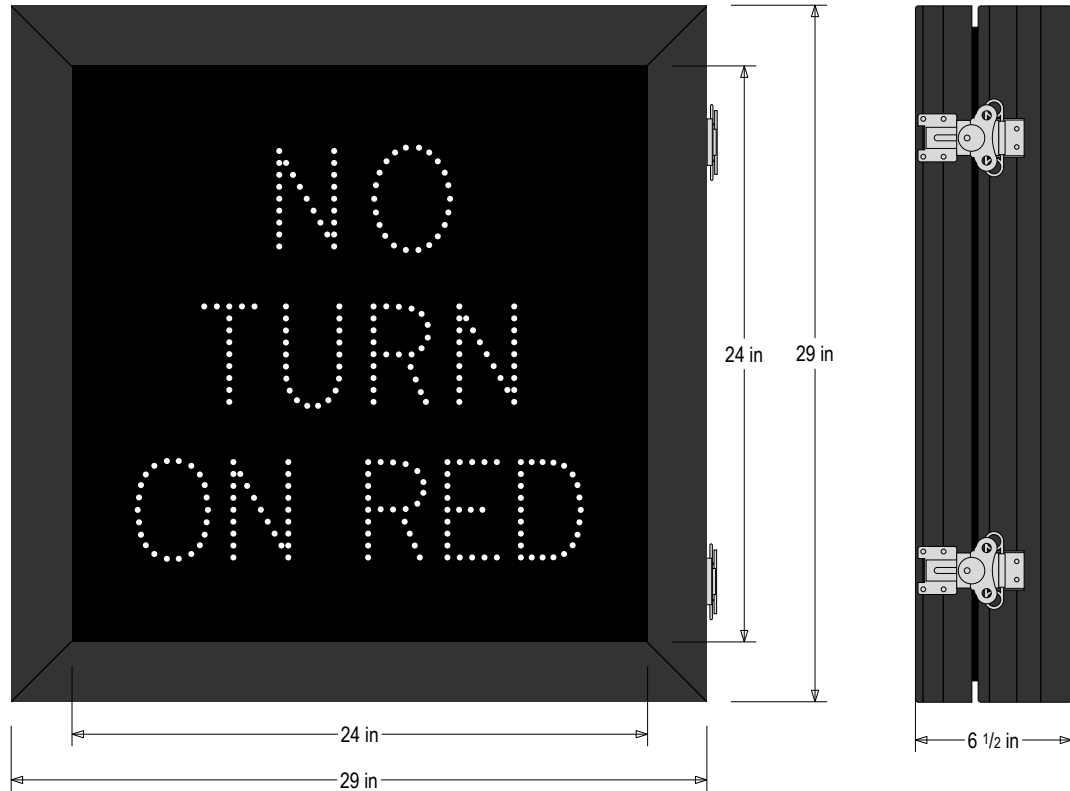

**PRODUCT ID: 68291**  
**DOT LED Blank-Out Sign**

**MODEL**  
 DOT2929W-A499/100-240VAC

**DIMENSIONS**  
 29" H x 29" W x 6.5" D (est. 58.393 lbs)

**CLASS**  
 Class: DOT Series  
 Control Method: Switch (not included) or external relay.

**CONSTRUCTION**  
 Cabinet: Extruded aluminum cabinet with welded seams, NEMA 4X rated/IP66.  
 Hinged door with silicone gasket, tool-less stainless-steel latches. 6.5" Deep.  
 Face Material: 1/8" impact resistant, smoke-tinted polycarbonate (5109)  
 Faces: Single Faced Sign  
 Finish: Powdercoat Black

**ELECTRICAL**  
 Input Voltage: 100-240 VAC  
 Photodimming: IR photocells for auto photodimming  
 Power Supplies: Redundant  
 UL/cUL Listed: Listed for wet locations

**MESSAGE**  
 Illumination: Super bright direct view LEDs. Message blanks out when off.  
 Sign Messages: See message table below

**Product View**

NOTE: Sign image may not exactly represent the finished product. For illustration purposes only.

MESSAGE	LED/COLOR	HEIGHT	AMPS
R10-11B NO TURN ON RED	White Narrow Angle LED	4.0"	0.234-0.097