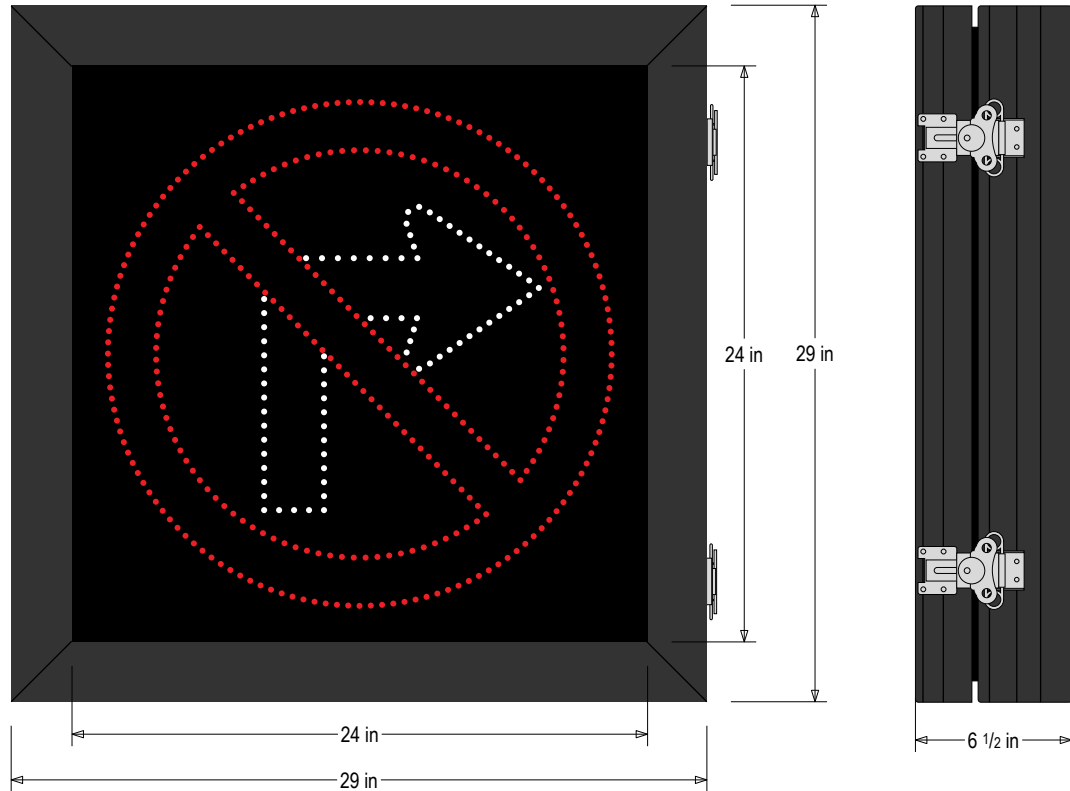

**PRODUCT ID: 68287**  
**DOT LED Blank-Out Sign**

**MODEL**  
 DOT2929RW-A049/100-240VAC

**DIMENSIONS**  
 29" H x 29" W x 6.5" D (est. 58.393 lbs)

**CLASS**  
 Class: DOT Series  
 Control Method: Switch (not included) or external relay.

**CONSTRUCTION**  
 Cabinet: Extruded aluminum cabinet with welded seams, NEMA 4X rated/IP66.  
 Hinged door with silicone gasket, tool-less stainless-steel latches. 6.5" Deep.  
 Face Material: 1/8" impact resistant, smoke-tinted polycarbonate (5109)  
 Faces: Single Faced Sign  
 Finish: Powdercoat Black

**ELECTRICAL**  
 Input Voltage: 100-240 VAC  
 Photodimming: IR photocells for auto photodimming  
 Power Supplies: Redundant  
 UL/cUL Listed: Listed for wet locations

**MESSAGE**  
 Illumination: Super bright direct view LEDs. Message blanks out when off.  
 Sign Messages: See message table below

MESSAGE	LED/COLOR	HEIGHT	AMPS
R3-1 No Right Turn Symbol	Red, White Narrow Angle	21", 12.625"	0.253-0.105

NOTE: Above messages are independently controlled.

**Product View**

NOTE: Sign image may not exactly represent the finished product. For illustration purposes only.