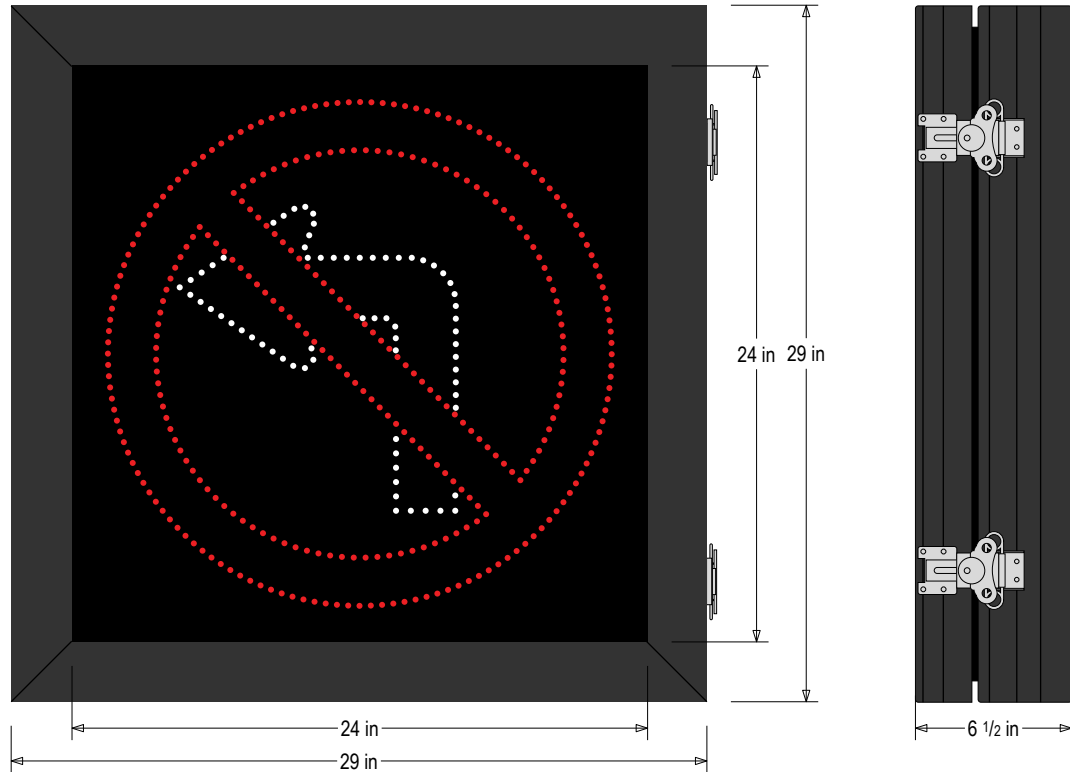

**PRODUCT ID: 68286**  
**DOT LED Blank-Out Sign**

**MODEL**  
 DOT2929RW-626/100-240VAC

**DIMENSIONS**  
 29" H x 29" W x 6.5" D (est. 58.393 lbs)

**CLASS**  
 Class: DOT Series  
 Control Method: Switch (not included) or external relay.

**CONSTRUCTION**  
 Cabinet: Extruded aluminum cabinet with welded seams, NEMA 4X rated/IP66.  
 Hinged door with silicone gasket, tool-less stainless-steel latches. 6.5" Deep.  
 Face Material: 1/8" impact resistant, smoke-tinted polycarbonate (5109)  
 Faces: Single Faced Sign  
 Finish: Powdercoat Black

**ELECTRICAL**  
 Input Voltage: 100-240 VAC  
 Photodimming: IR photocells for auto photodimming  
 Power Supplies: Redundant  
 UL/cUL Listed: Listed for wet locations

**MESSAGE**  
 Illumination: Super bright direct view LEDs. Message blanks out when off.  
 Sign Messages: See message table below

**Product View**

NOTE: Sign image may not exactly represent the finished product. For illustration purposes only.

MESSAGE	LED/COLOR	HEIGHT	AMPS
R3-2 No Left Turn Symbol	Red, White Narrow Angle	21", 12.625"	0.245-0.102