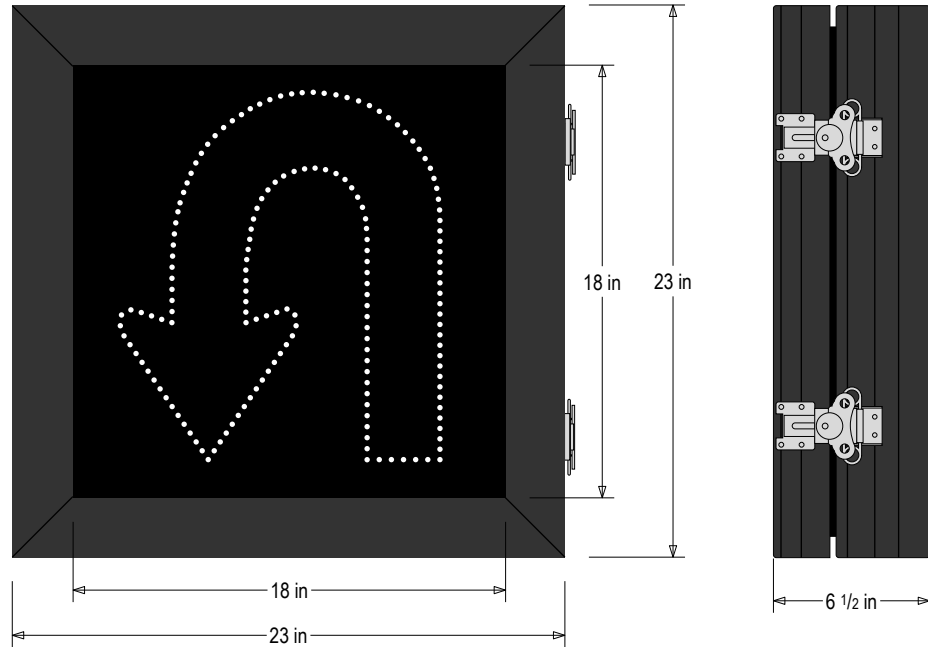

PRODUCT ID: 68274
DOT LED Blank-Out Sign

MODEL
 DOT2323W-P118/9-24VDC

DIMENSIONS
 23" H x 23" W x 6.5" D (est. 42.621 lbs)

CLASS
 Class: DOT Series
 Control Method: Switch (not included) or external relay.

CONSTRUCTION
 Cabinet: Extruded aluminum cabinet with welded seams, NEMA 4X rated/IP66.
 Hinged door with silicone gasket, tool-less stainless-steel latches. 6.5" Deep.
 Face Material: 1/8" impact resistant, smoke-tinted polycarbonate (5109)
 Faces: Single Faced Sign
 Finish: Powdercoat Black

ELECTRICAL
 Input Voltage: 9-24 VDC
 Photodimming: IR photocells for auto photodimming
 Power Supplies: Redundant
 UL/cUL Listed: Listed for wet locations

MESSAGE
 Illumination: Super bright direct view LEDs. Message blanks out when off.
 Sign Messages: See message table below

MESSAGE	LED/COLOR	HEIGHT	AMPS
U-Turn Symbol	White Narrow Angle LED	15.25"	1.760-0.660

NOTE: Above messages are independently controlled.

Product View

NOTE: Sign image may not exactly represent the finished product. For illustration purposes only.