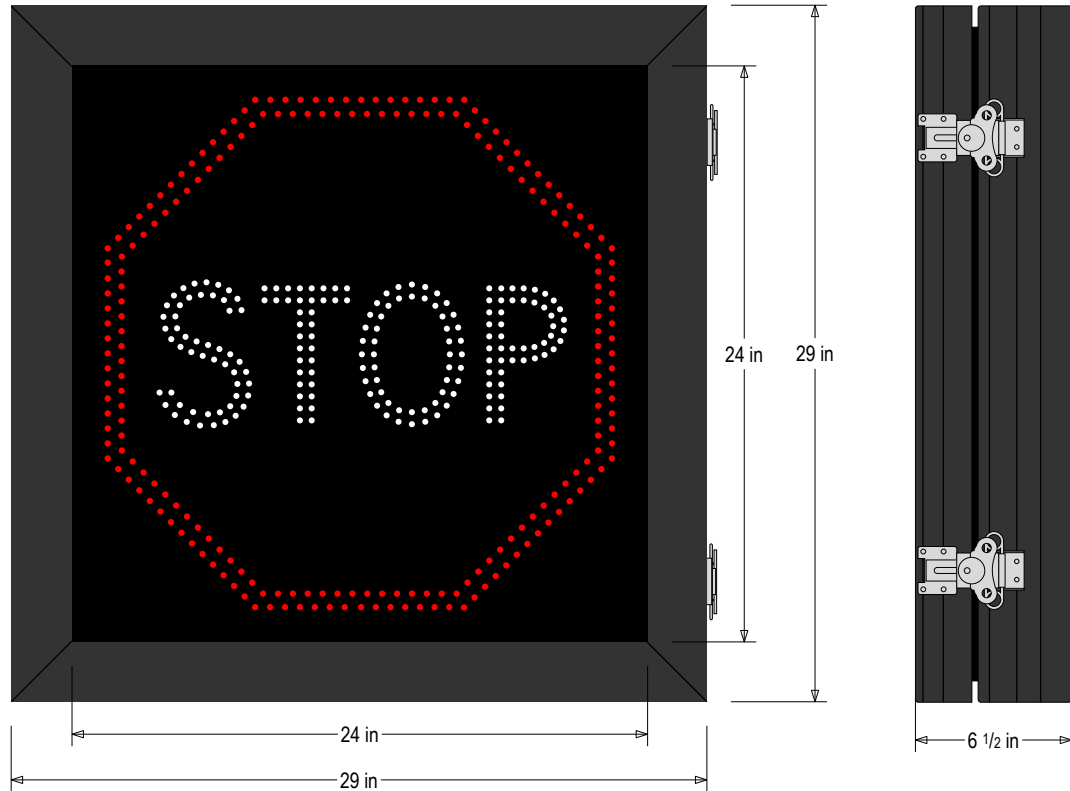

**PRODUCT ID: 68245**  
**DOT LED Blank-Out Sign**

**MODEL**  
 DOT2929RW-B360DS/100-240VAC

**DIMENSIONS**  
 29" H x 29" W x 6.5" D (est. 58.393 lbs)

**CLASS**  
 Class: DOT Series  
 Control Method: Switch (not included) or external relay.

**CONSTRUCTION**  
 Cabinet: Extruded aluminum cabinet with welded seams, NEMA 4X rated/IP66.  
 Hinged door with silicone gasket, tool-less stainless-steel latches. 6.5" Deep.  
 Face Material: 1/8" impact resistant, smoke-tinted polycarbonate (5109)  
 Faces: Single Faced Sign  
 Finish: Powdercoat Black

**ELECTRICAL**  
 Input Voltage: 100-240 VAC  
 Photodimming: IR photocells for auto photodimming  
 Power Supplies: No Redundancy  
 UL/cUL Listed: Listed for wet locations

**MESSAGE**  
 Illumination: Super bright direct view LEDs. Message blanks out when off.  
 Sign Messages: See message table below

MESSAGE	LED/COLOR	HEIGHT	AMPS
STOP w/ Octagon	Red, White Narrow Angle LED	21.125", 5.5"	0.309-0.129

NOTE: Above messages are independently controlled.

**Product View**

NOTE: Sign image may not exactly represent the finished product. For illustration purposes only.