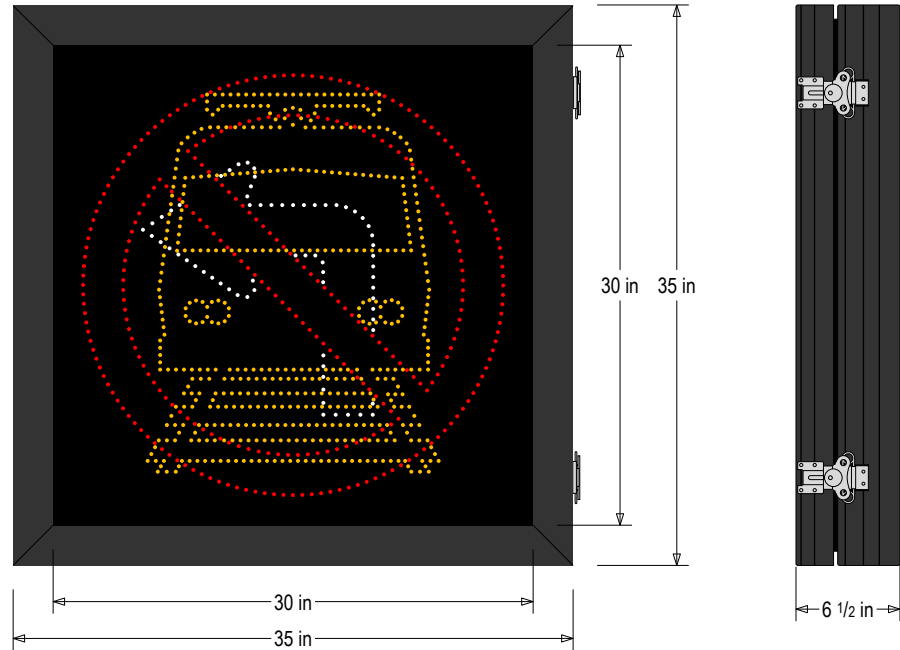

PRODUCT ID: 68202
DOT LED Blank-Out Sign

MODEL
DOT3535RWA-S692/100-240VAC

DIMENSIONS
35" H x 35" W x 6.5" D (est. 77.93 lbs)

CLASS
Class: DOT Series
Control Method: Switch (not included) or external relay.

CONSTRUCTION
Cabinet: Extruded aluminum cabinet with welded seams, NEMA 4X rated/IP66.
Hinged door with silicone gasket, tool-less stainless-steel latches. 6.5" Deep.
Face Material: 1/8" impact resistant, smoke-tinted polycarbonate (5109)
Faces: Single Faced Sign
Finish: Powdercoat Black

ELECTRICAL
Input Voltage: 100-240 VAC
Photodimming: IR photocells for auto photodimming
Power Supplies: No Redundancy
UL/cUL Listed: Listed for wet locations

MESSAGE
Illumination: Super bright direct view LEDs. Message blanks out when off.
Sign Messages: See message table below

MESSAGE	LED/COLOR	HEIGHT	AMPS
No Left Turn Symbol	Red, White Narrow Angle LED	26.25", 16.0"	0.245-0.102
Light Rail Symbol	Amber Narrow Angle LED	23.25"	0.280-0.117

NOTE: Above messages are independently controlled.

Product View

NOTE: Sign image may not exactly represent the finished product. For illustration purposes only.