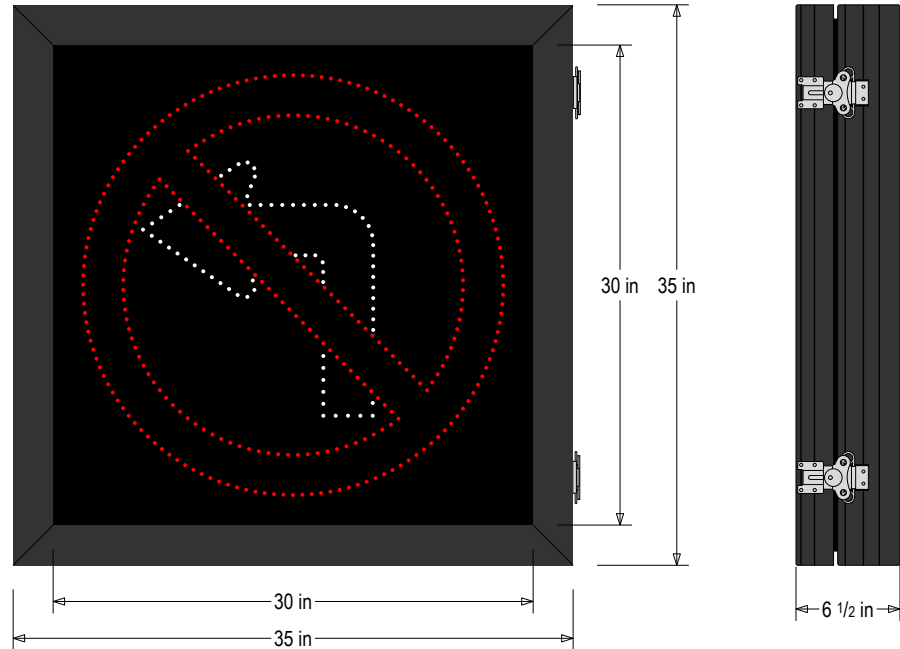

PRODUCT ID: 68200
DOT LED Blank-Out Sign

MODEL
 DOT3535RW-626/100-240VAC

DIMENSIONS
 35" H x 35" W x 6.5" D (est. 76.675 lbs)

CLASS
 Class: DOT Series
 Control Method: Switch (not included) or external relay.

CONSTRUCTION
 Cabinet: Extruded aluminum cabinet with welded seams, NEMA 4X rated/IP66.
 Hinged door with silicone gasket, tool-less stainless-steel latches. 6.5" Deep.
 Face Material: 1/8" impact resistant, smoke-tinted polycarbonate (5109)
 Faces: Single Faced Sign
 Finish: Powdercoat Black

ELECTRICAL
 Input Voltage: 100-240 VAC
 Photodimming: IR photocells for auto photodimming
 Power Supplies: Redundant
 UL/cUL Listed: Listed for wet locations

MESSAGE
 Illumination: Super bright direct view LEDs. Message blanks out when off.
 Sign Messages: See message table below

MESSAGE	LED/COLOR	HEIGHT	AMPS
No Left Turn Symbol	Red, White Narrow Angle LED	26.25", 16.0"	0.245-0.102

NOTE: Above messages are independently controlled.

Product View

NOTE: Sign image may not exactly represent the finished product. For illustration purposes only.