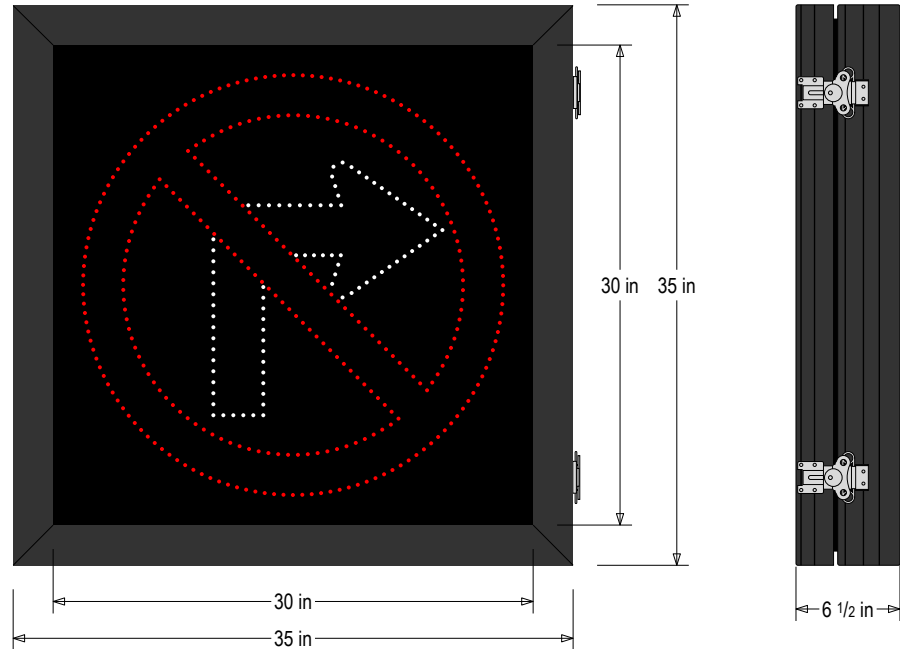

**PRODUCT ID: 68196**  
**DOT LED Blank-Out Sign**

**MODEL**  
 DOT3535RW-A049/100-240VAC

**DIMENSIONS**  
 35" H x 35" W x 6.5" D (est. 76.675 lbs)

**CLASS**  
 Class: DOT Series  
 Control Method: Switch (not included) or external relay.

**CONSTRUCTION**  
 Cabinet: Extruded aluminum cabinet with welded seams, NEMA 4X rated/IP66.  
 Hinged door with silicone gasket, tool-less stainless-steel latches. 6.5" Deep.  
 Face Material: 1/8" impact resistant, smoke-tinted polycarbonate (5109)  
 Faces: Single Faced Sign  
 Finish: Powdercoat Black

**ELECTRICAL**  
 Input Voltage: 100-240 VAC  
 Photodimming: IR photocells for auto photodimming  
 Power Supplies: Redundant  
 UL/cUL Listed: Listed for wet locations

**MESSAGE**  
 Illumination: Super bright direct view LEDs. Message blanks out when off.  
 Sign Messages: See message table below

MESSAGE	LED/COLOR	HEIGHT	AMPS
No Right Turn Symbol	Red, White Narrow Angle	26.25", 15.75"	0.259-0.108

NOTE: Above messages are independently controlled.

**Product View**

NOTE: Sign image may not exactly represent the finished product. For illustration purposes only.