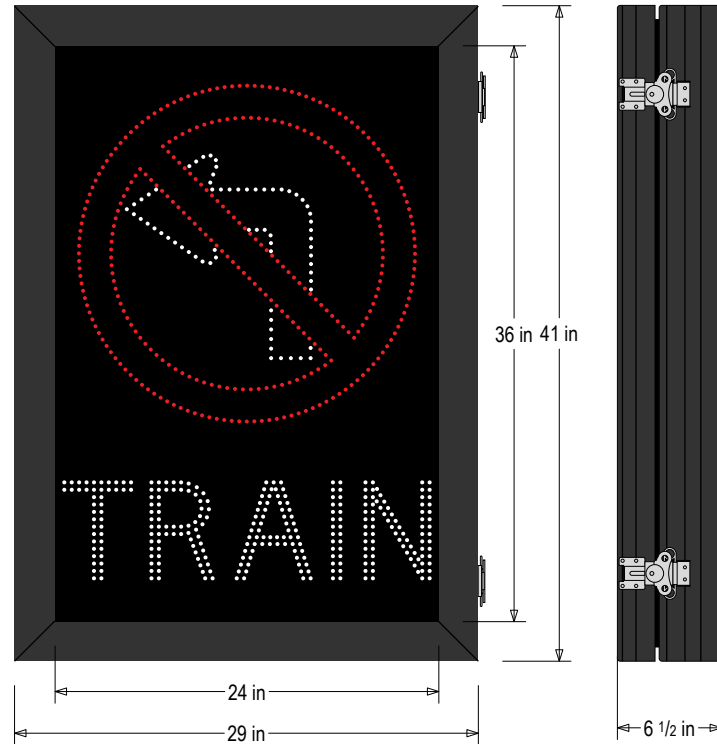

PRODUCT ID: 68184
DOT LED Blank-Out Sign

MODEL
 DOT4129RW-D601/100-240VAC

DIMENSIONS
 41" H x 29" W x 6.5" D (est. 77.182 lbs)

CLASS
 Class: DOT Series
 Control Method: Switch (not included) or external relay.

CONSTRUCTION
 Cabinet: Extruded aluminum cabinet with welded seams, NEMA 4X rated/IP66.
 Hinged door with silicone gasket, tool-less stainless-steel latches. 6.5" Deep.
 Face Material: 1/8" impact resistant, smoke-tinted polycarbonate (5109)
 Faces: Single Faced Sign
 Finish: Powdercoat Black

ELECTRICAL
 Input Voltage: 100-240 VAC
 Photodimming: IR photocells for auto photodimming
 Power Supplies: No Redundancy
 UL/cUL Listed: Listed for wet locations

MESSAGE
 Illumination: Super bright direct view LEDs. Message blanks out when off.
 Sign Messages: See message table below

Product View

NOTE: Sign image may not exactly represent the finished product. For illustration purposes only.

MESSAGE	LED/COLOR	HEIGHT	AMPS
No Left Turn Symbol w/TRAIN	Red, White Narrow Angle LED	21.0", 6.0"	0.522-0.217