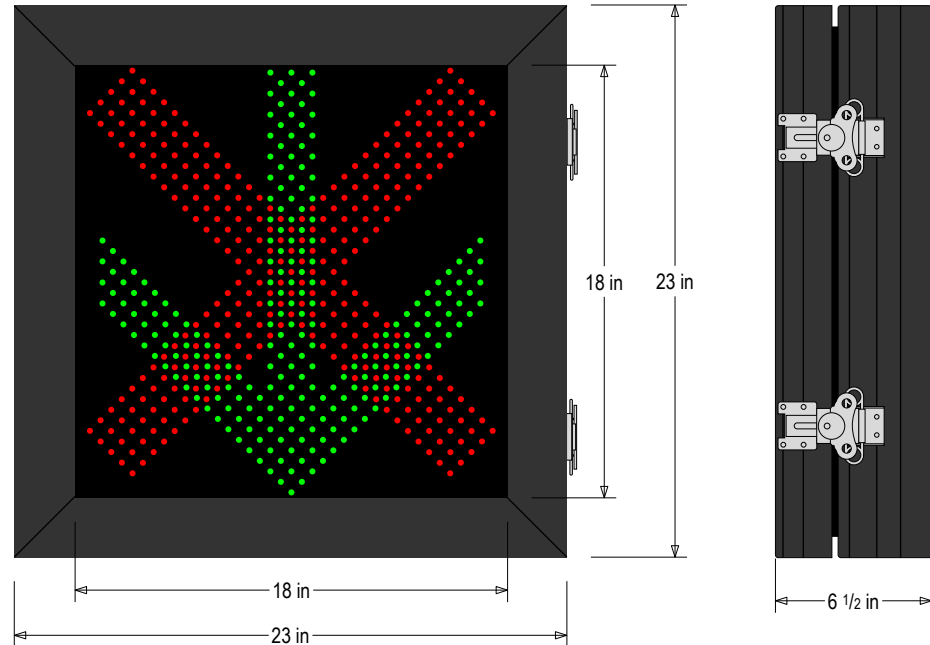

PRODUCT ID: 68170
DOT LED Blank-Out Sign

MODEL
 DOT2323RG-175/9-24VDC

DIMENSIONS
 23" H x 23" W x 6.5" D (est. 43.354 lbs)

CLASS
 Class: DOT Series
 Control Method: Switch (not included) or external relay.

CONSTRUCTION
 Cabinet: Extruded aluminum cabinet with welded seams, NEMA 4X rated/IP66.
 Hinged door with silicone gasket, tool-less stainless-steel latches. 6.5" Deep.
 Face Material: 1/8" impact resistant, smoke-tinted polycarbonate (5109)
 Faces: Single Faced Sign
 Finish: Powdercoat Black

ELECTRICAL
 Input Voltage: 9-24 VDC
 Photodimming: IR photocells for auto photodimming
 Power Supplies: Redundant
 UL/cUL Listed: Listed for wet locations

MESSAGE
 Illumination: Super bright direct view LEDs. Message blanks out when off.
 Sign Messages: See message table below

MESSAGE	LED/COLOR	HEIGHT	AMPS
X	Red Narrow Angle LED	16.75"	2.080-0.780
Down Arrow	Green Narrow Angle LED	17.5"	2.471-0.927

NOTE: Above messages are independently controlled.

Product View

NOTE: Sign image may not exactly represent the finished product. For illustration purposes only.