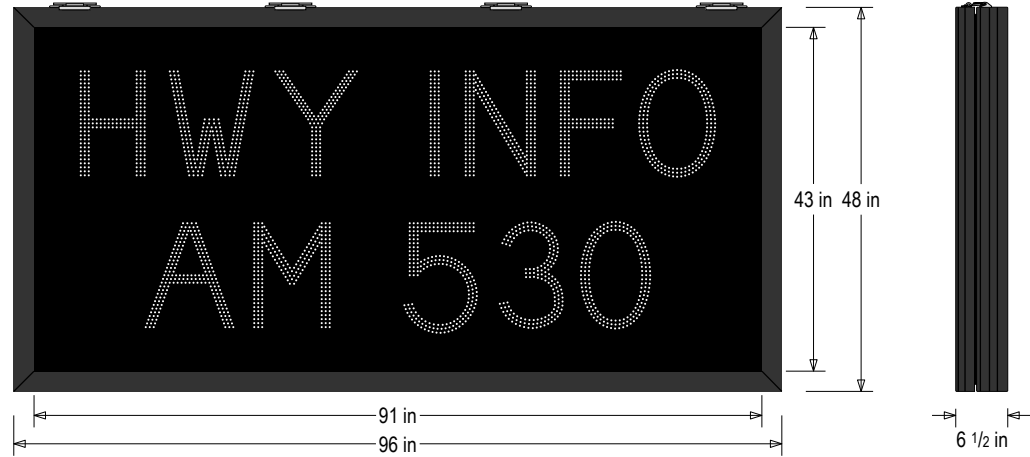

PRODUCT ID: 68038
DOT LED Blank-Out Sign

MODEL
 DOT4896W-S663TS/100-240VAC

DIMENSIONS
 48" H x 96" W x 6.5" D (est. 224.88 lbs)

CLASS
 Class: DOT Series
 Control Method: Switch (not included) or external relay.

CONSTRUCTION
 Cabinet: Extruded aluminum cabinet with welded seams, NEMA 4X rated/IP66.
 Hinged door with silicone gasket, tool-less stainless-steel latches. 6.5" Deep.
 Face Material: 1/8" impact resistant, smoke-tinted polycarbonate (5109)
 Faces: Single Faced Sign
 Finish: Powdercoat Black

ELECTRICAL
 Input Voltage: 100-240 VAC
 Photodimming: IR photocells for auto photodimming
 Power Supplies: No Redundancy
 UL/cUL Listed: Listed for wet locations

MESSAGE
 Illumination: Super bright direct view LEDs. Message blanks out when off.
 Sign Messages: See message table below

Product View

NOTE: Sign image may not exactly represent the finished product. For illustration purposes only.

MESSAGE	LED/COLOR	HEIGHT	AMPS
HWY INFO AM 530	White Narrow Angle LED	13.0"	2.152-0.897

NOTE: Above messages are independently controlled.