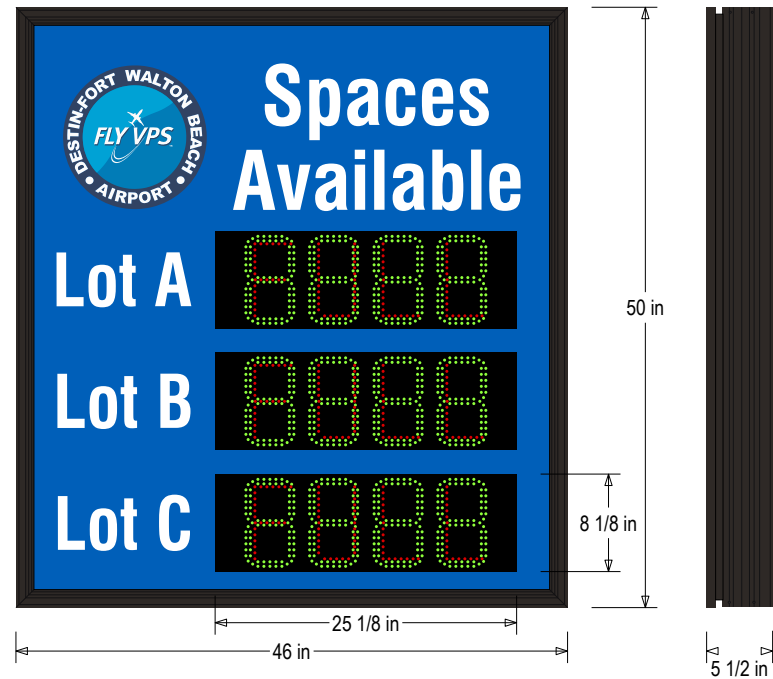

PRODUCT ID: 67928
Space Available Sign

MODEL
SA5046GR-03-S569/120-277VAC

DIMENSIONS
50" H x 46" W x 5.5" D (est. 103.691 lbs)

CLASS
Class: SA Series
Control Method: Communication interface with a parking system, compatible with most major equipment providers.

CONSTRUCTION
Back Construction: 0.125" Aluminum sheet
Cabinet: Corrosion resistant, extruded aluminum frame with a hinged face. 5.5" deep, mitered construction. LED displays are attached using sign-in-sign construction. Moisture absorbent interior coating.
Face Material: 1/8" thick routed aluminum panel.
Faces: Single Faced Sign
Finish: Other (Standard Black, Standard Blue)
Graphic: Printed graphic and vinyl applied to surface
Number of Displays: (3)

ELECTRICAL
Input Voltage: 120-277 VAC
UL/cUL Listed: Listed for wet locations

MESSAGE
Color: Refer to message table (Custom Print, White Reflective Vinyl)
Display Type: 926 Green 7-Seg | Red FULL Display
Font: Swiss 721 Bold Condensed BT
Sign Messages: See message table below

Product View

NOTE: Sign image may not exactly represent the finished product. For illustration purposes only.