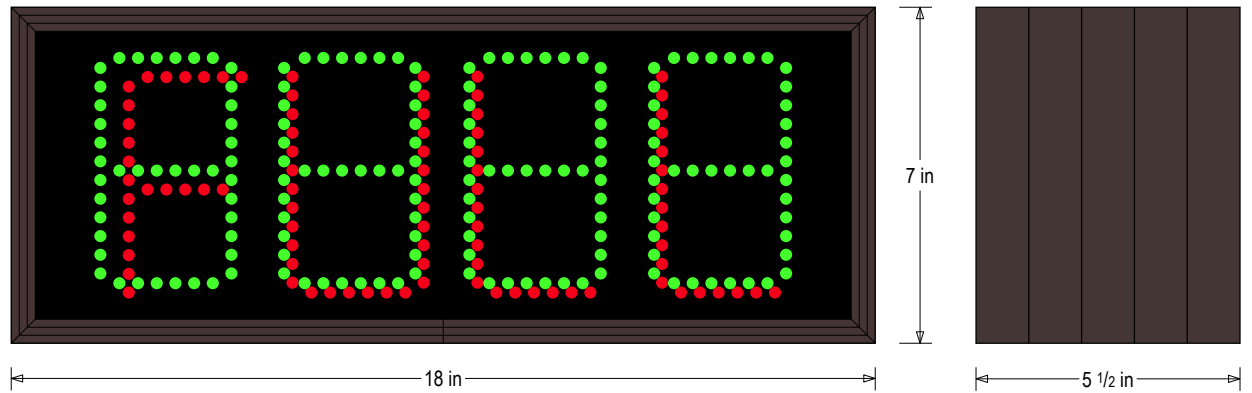

Face Material: 1/8" impact resistant, smoke-tinted polycarbonate (5109)

Faces: Single Faced Sign

Finish: Duranodic Bronze

Graphic: None

Number of Displays: (1)

ELECTRICAL

Input Voltage: 120-277 VAC

UL/cUL Listed: Listed for wet locations

MESSAGE

Color:

Display Type: 718 Green 7-Seg | Red FULL Display

Font: Swiss 721 Bold BT

Sign Messages: See message table below

Product View

NOTE: Sign image may not exactly represent the finished product. For illustration purposes only.

Seven Segment Display Functions

FULL

Frame Detail

MESSAGE	LED/COLOR	HEIGHT	AMPS
4-digit Seven Segment w/ FULL	Green, Red	4.5"	0.173-0.075

NOTE: Above messages are independently controlled.