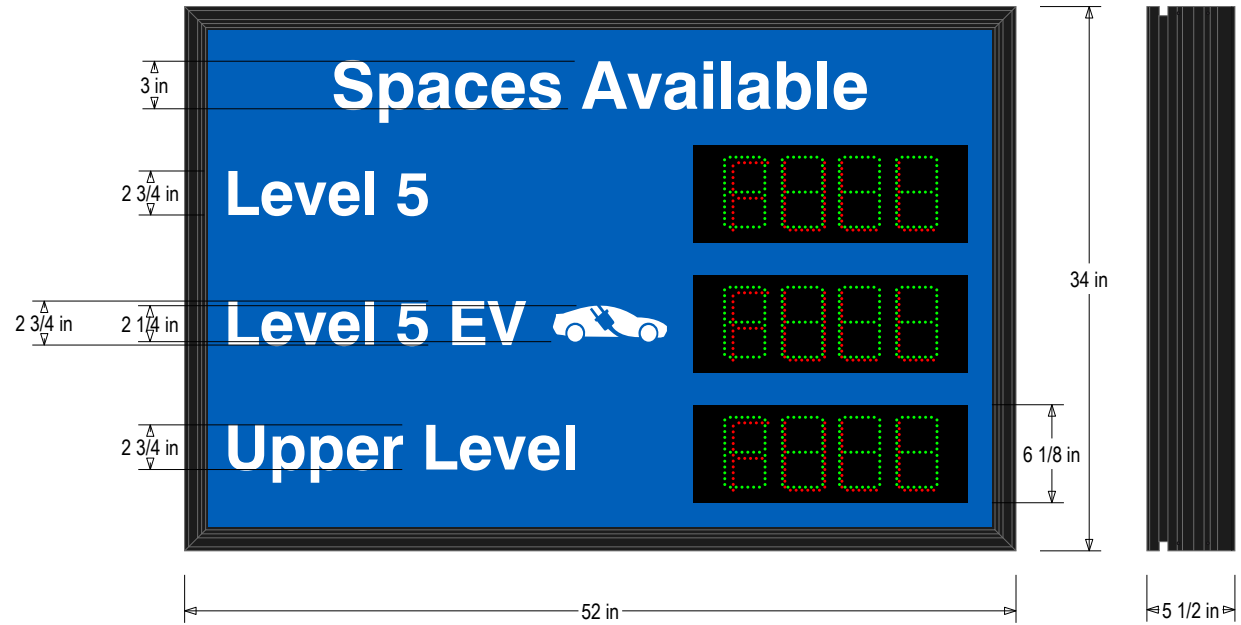

Face Material: 1/8" thick routed aluminum panel.

Faces: Single Faced Sign

Finish: Other (PMS 300C Standard Blue, Standard Black)

Graphic: Vinyl applied graphic

Number of Displays: (3)

ELECTRICAL

Input Voltage: 120-277 VAC

UL/cUL Listed: Listed for wet locations

MESSAGE

Color: White reflective vinyl (7812)

Display Type: 718 Green 7-Seg | Red FULL Display

Font: Swiss 721 Bold BT

Sign Messages: See message table below

Product View

NOTE: Sign image may not exactly represent the finished product. For illustration purposes only.

MESSAGE	LED/COLOR	HEIGHT	AMPS
Spaces Available Level 5 Level 5 EV w/ EV Symbol Upper Level	White Reflective Vinyl	3.0", 2.75", 2.25"	0.000-0.000
4-digit Seven Segment w/ FULL (3)	Green, Red Wide Angle LED	4.5"	0.177-0.077

NOTE: Above messages are independently controlled.

Seven Segment Display Functions

FULL

Color Key:

 Painted PMS 300C Standard Blue

 Painted Standard Black

Frame Detail