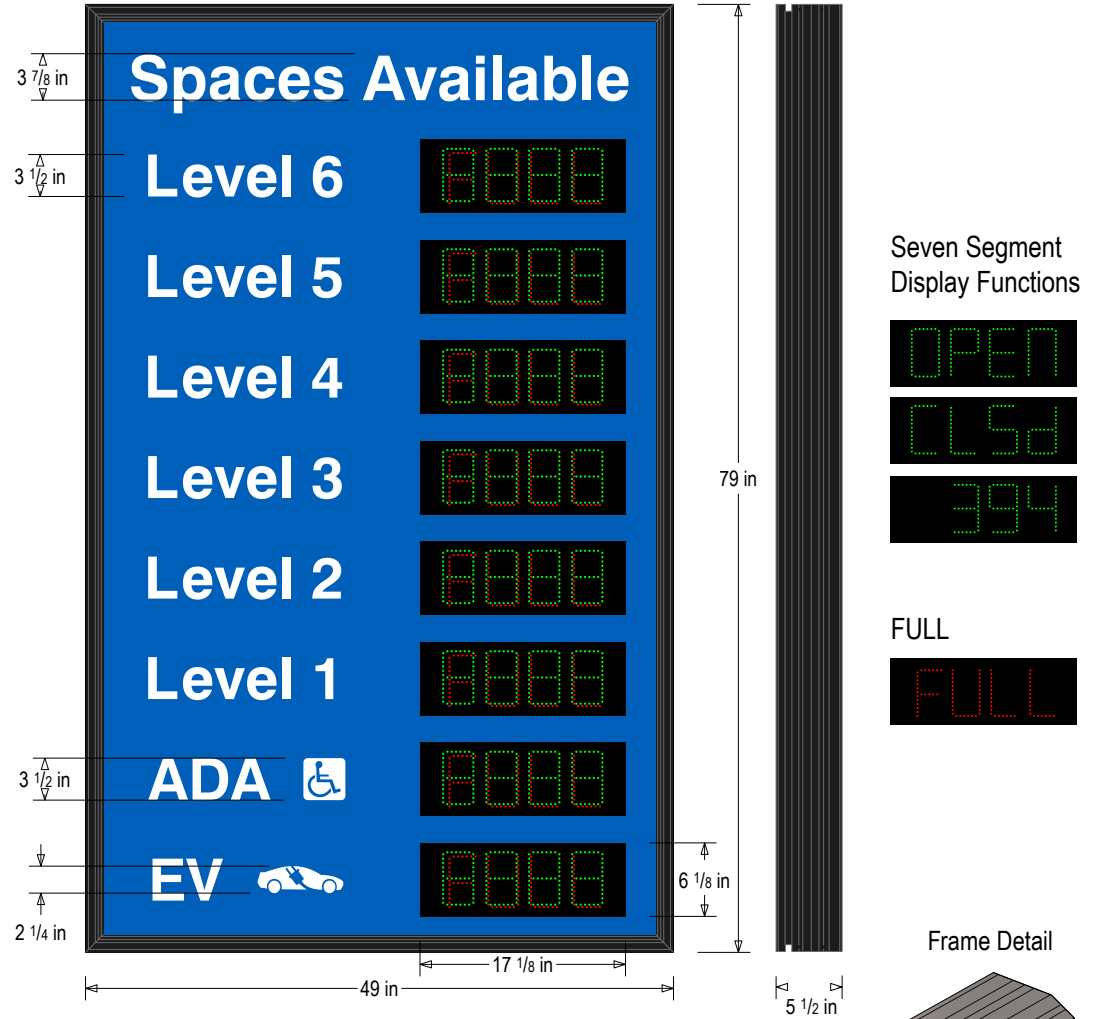

PRODUCT ID: 66874

Space Available Sign

MODEL

SA7949GR-08-Q919/120-277VAC

DIMENSIONS

79" H x 49" W x 5.5" D (est. 188.792 lbs)

CLASS

Class: SA Series

Control Method: Communication interface with a parking system, compatible with most major equipment providers.

CONSTRUCTION

Back Construction: 0.125" Aluminum sheet

Cabinet: Corrosion resistant, extruded aluminum frame with a hinged face. 5.5" deep, mitered construction. LED displays are attached using sign-in-sign construction. Moisture absorbent interior coating.

Face Material: 1/8" thick routed aluminum panel.

Faces: Single Faced Sign

Finish: Other (PMS 300C Standard Blue, Standard Black)

Graphic: Vinyl applied graphic

Number of Displays: (8)

ELECTRICAL

Input Voltage: 120-277 VAC

UL/cUL Listed: Listed for wet locations

MESSAGE

Color: White reflective vinyl (7812)

Display Type: 718 Green 7-Seg | Red FULL Display

Font: Swiss 721 Bold BT

Sign Messages: See message table below

MESSAGE

LED/COLOR

HEIGHT

AMPS

Spaces Available Level 6-1 ADA w/ADA Symbol EV w/EV Symbol	White Reflective Vinyl	3.75", 3.5", 2.25"	0.000-0.000
4-digit Seven Segment w/ FULL (8)	Green, Red Wide Angle LED	4.5"	0.177-0.077

NOTE: Above messages are independently controlled.

Product View

NOTE: Sign image may not exactly represent the finished product. For illustration purposes only.

Color Key:

- Painted PMS 300C Standard Blue
- Painted Standard Black